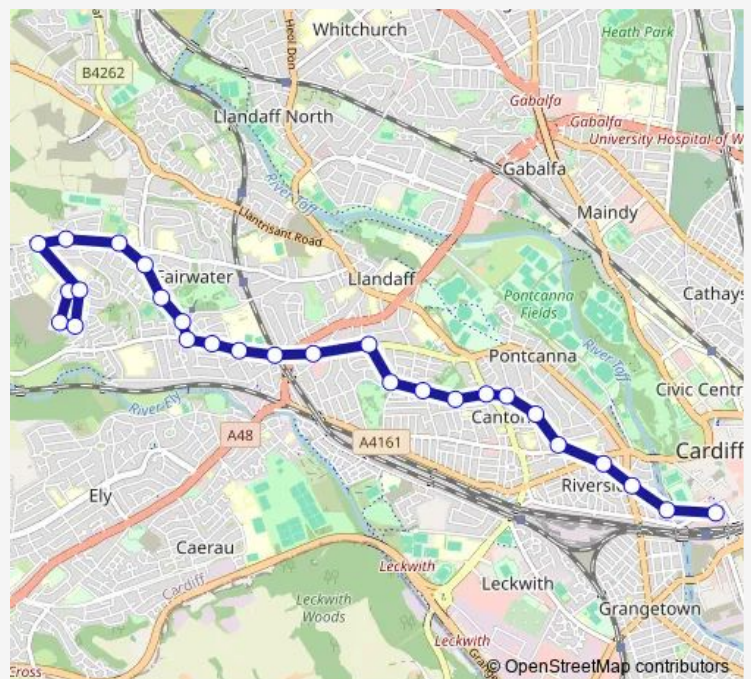

Wednesday 05:35-22:05

Thursday 05:35-22:05

Friday 05:35-22:05

Saturday 05:45-22:05

Sunday 08:10-22:05

Route info

Direction: Cardiff Bus Interchange Bay 11

Stops: 28

Trip Duration: 0 hour 36 min

61 — Cardiff City Centre - Pentrebane via Canton and Fairwater

Beechley Drive

Ashcroft Crescent

Maple Drive

Willowdale Road

Firs Avenue

Shamrock Rd

Lavender Grove

Direction

Willowdale Road — Wood Street JA

27 stops

[Open route schedule](#)

Willowdale Road

Firs Avenue

Shamrock Rd