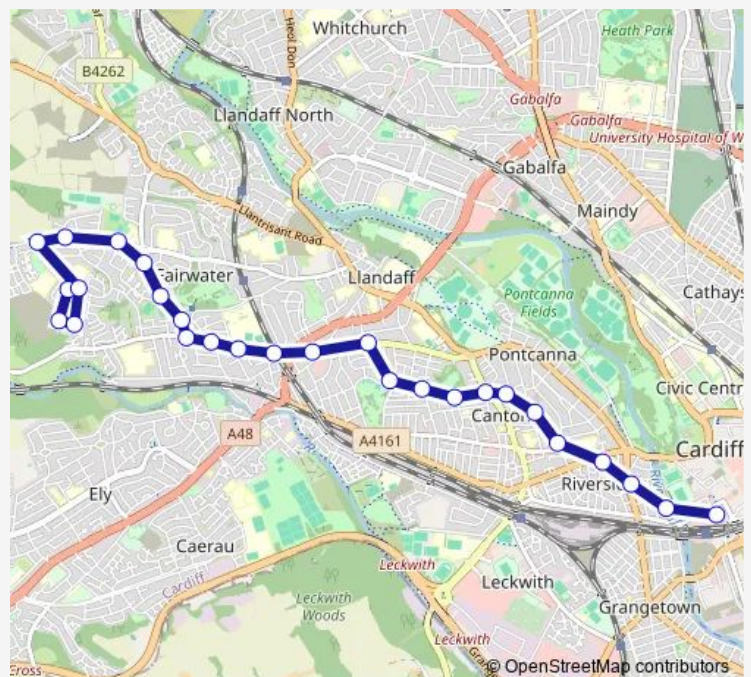

Wednesday 05:35-22:05

Thursday 05:35-22:05

Friday 05:35-22:05

Saturday 05:45-22:05

Sunday 08:10-22:05

Route info

Direction: Cardiff Bus Interchange Bay 11

Stops: 28

Trip Duration: 0 hour 27 min

61 — Cardiff City Centre - Pentrebane via Canton and Fairwater

Beechley Drive

Ashcroft Crescent

Maple Drive

Willowdale Road

Firs Avenue

Shamrock Rd

Lavender Grove

Direction

Willowdale Road — Wood Street JA

27 stops

[Open route schedule](#)

Willowdale Road

Firs Avenue

Shamrock Rd