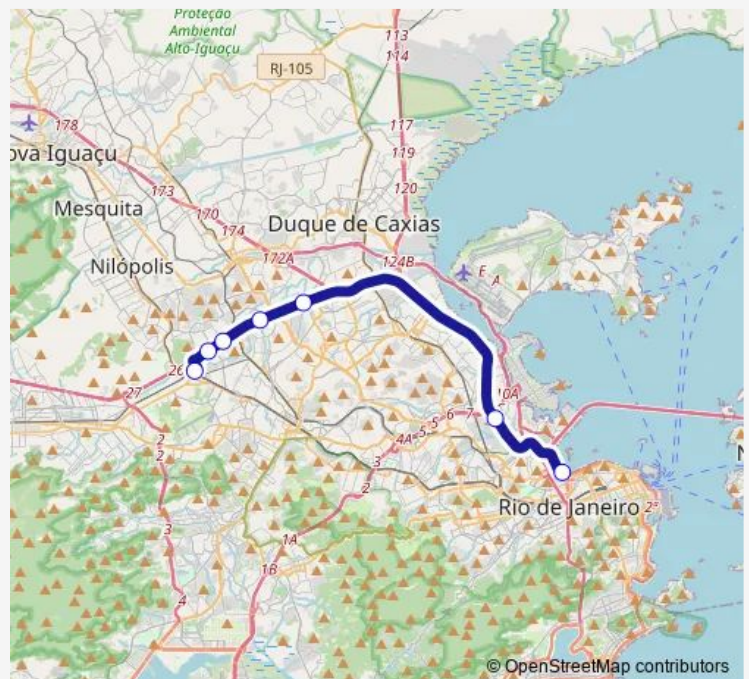

Jardim Guadalupe

Guadalupe

Terminal Deodoro : Plataforma A

### Route schedule

Terminal Gentileza : Plataforma G1 — Terminal Deodoro : Plataforma A

Monday 00:00

Tuesday 00:00

Wednesday 00:00

Thursday 00:00

Friday 00:00

Saturday —

### Route info

Direction: Terminal Gentileza : Plataforma G1

Stops: 7

Trip Duration: 1 hour 1 min