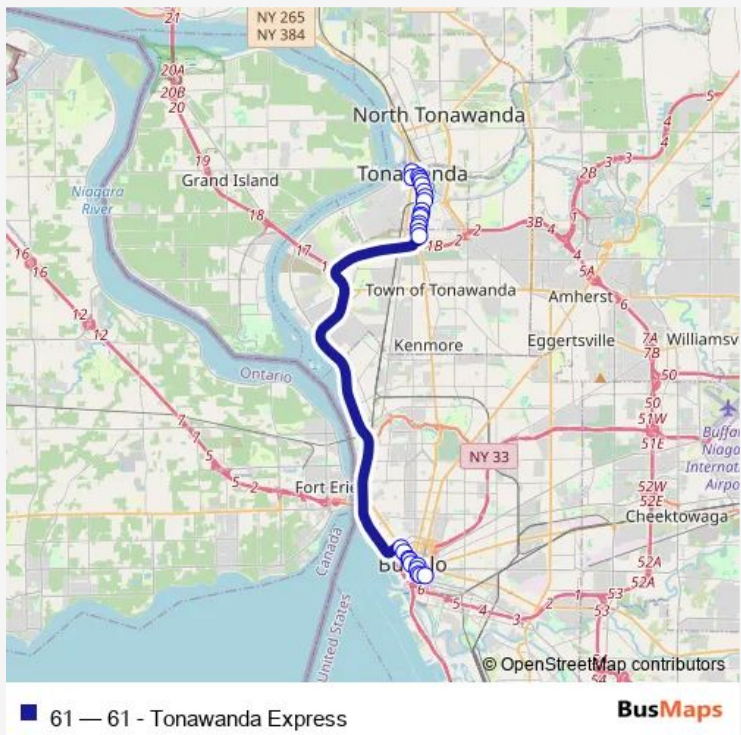

# Bus 61 61 - Tonawanda Express

[Go to website](#)

**Direction**  
 South Division Street Ellicott Loop — Niagara Street Main Street East Nea  
 24 stops  
[Open route schedule](#)

- South Division Street Ellicott Loop
- North Division Main Street West Nea
- Church Street Franklin Street West
- Niagara Street Niagara Square North
- Niagara Street W. Mohawk St. North
- Niagara Street Georgia Street North
- Niagara Street Carolina Street Nort
- Delaware Avenue Mallory Road North
- Delaware Avenue Joseph Drive North
- Delaware Avenue Newell Avenue North
- Delaware Street Canton Street North
- Delaware Street Ilion Street North
- Delaware Street Syracuse Avenue Nor
- Delaware Street Utica Avenue North
- Delaware Street Walter Avenue North
- Delaware Street State Street North
- Delaware Street Elm Street North Ne
- Delaware Street Simson Street North
- Delaware Street Fremont Street Nort
- Delaware Street Fletcher Street Nor
- Broad Street Delaware Street West F

**Route schedule**  
 South Division Street Ellicott Loop — Niagara Street Main Street East Nea

Monday	16:40-17:10
Tuesday	16:40-17:10
Wednesday	16:40-17:10
Thursday	16:40-17:10
Friday	16:40-17:10
Saturday	—
Sunday	—

**Route info**  
 Direction: South Division Street Ellicott Loop  
 Stops: 24  
 Trip Duration: 0 hour 33 min

Broad Street Main Street West Farsi

Seymour Street Adam Street North Fa

Niagara Street Main Street East Nea

## Direction

Niagara Street Main Street East Nea — South Division Street Ellicott Loop

26 stops

[Open route schedule](#)

Niagara Street Main Street East Nea

Main Street Broad Street South Near

Broad Street Delaware Street East