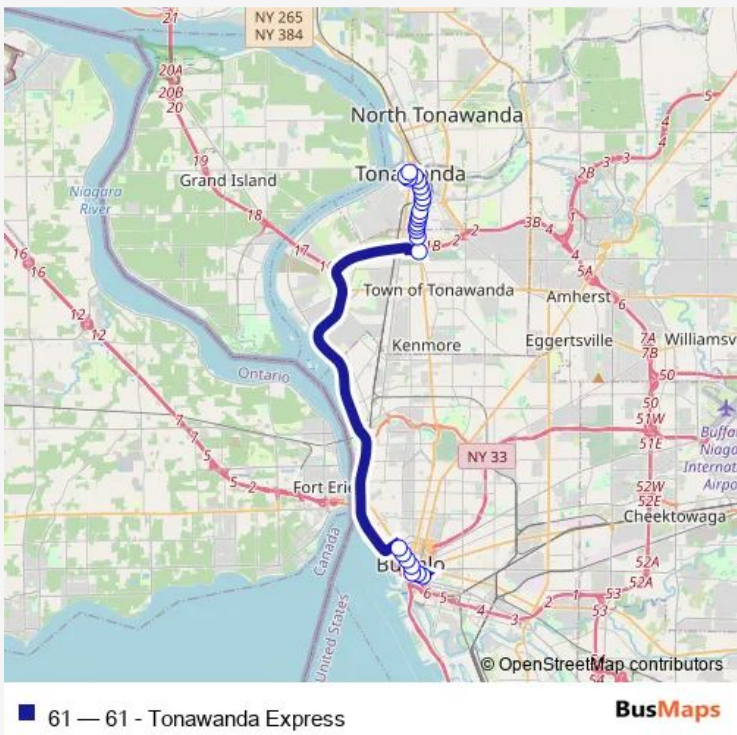

Bus 61 61 - Tonawanda Express

[Go to website](#)

Direction
 Niagara Street Main Street East Nea — South Division Street Ellicott Loop
 26 stops
[Open route schedule](#)

- Niagara Street Main Street East Nea
- Main Street Broad Street South Near
- Broad Street Delaware Street East
- Delaware Street Morgan Street South
- Delaware Street Fletcher Street Sou
- Delaware Street Fremont Street Sout
- Delaware Street Minerva Street Sout
- Delaware Street Elm Street South Op
- Delaware Street Roosevelt Avenue So
- Delaware Street Eugene Street South
- Delaware Street Koch Street South N
- Delaware Street Summit Street South
- Delaware Street Tussing Lane South
- Delaware Street Delton Street South
- Delaware Avenue Bannard Avenue Sout
- Delaware Avenue Dreyer Avenue South
- Niagara Street Carolina Street Sout
- Niagara Street Georgia Street South
- Niagara Street West Mohawk Street S
- Niagara Street South Elmwood Avenue
- Niagara Square City Hall South Oppo

Route schedule
 Niagara Street Main Street East Nea — South Division Street Ellicott Loop

Monday	07:17-07:42
Tuesday	07:17-07:42
Wednesday	07:17-07:42
Thursday	07:17-07:42
Friday	07:17-07:42
Saturday	—
Sunday	—

Route info
 Direction: Niagara Street Main Street East Nea
 Stops: 26
 Trip Duration: 0 hour 33 min

Court Street Pearl Street East

Pearl Street West Eagle Street Sout

Church Street Main Street East

South Division Washington Street Ea

Monday	16:40-17:10
Tuesday	16:40-17:10
Wednesday	16:40-17:10
Thursday	16:40-17:10
Friday	16:40-17:10
Saturday	—
Sunday	—

Route info

Direction: South Division Street Ellicott Loop

Stops: 24

Trip Duration: 0 hour 33 min