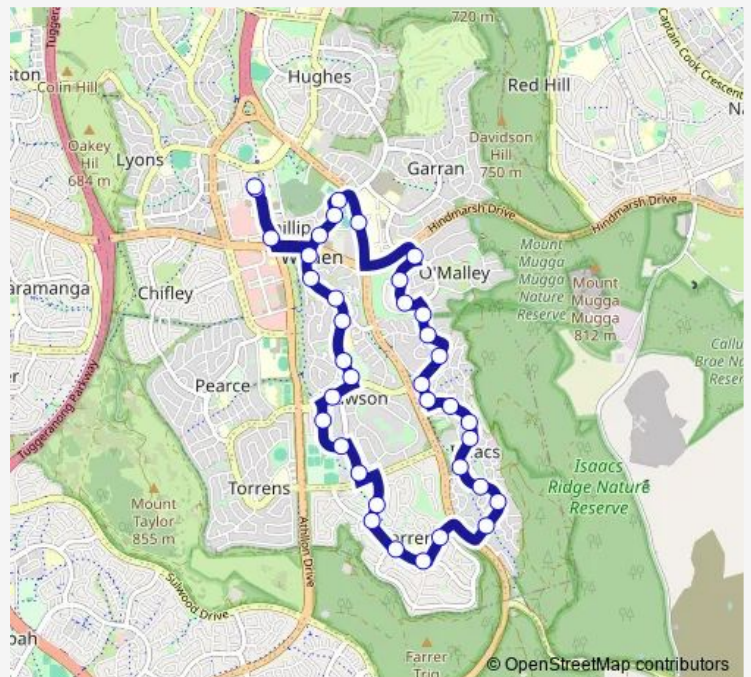

Julia Flynn Av after Alexander Mackie Cct

Julia Flynn Av opp Rooney Pl

Julia Flynn Av before 2nd Walton St

Julia Flynn Av after Dorsch St

Isaacs Shops Julia Flynn Av

Route schedule

Woden Temporary Interchange Plt 2 — Woden Temporary Interchange Plt 3 Arrive

Monday	06:00-22:00
Tuesday	06:00-22:00
Wednesday	06:00-22:00
Thursday	06:00-22:00
Friday	06:00-22:00
Saturday	07:04-00:04 ⁺¹
Sunday	07:58-19:58

Route info

Direction: Woden Temporary Interchange Plt 2

Stops: 37

Trip Duration: 0 hour 36 min

61 — Mawson Loop via Farrer & O'Malley

Julia Flynn Av before 2nd Ringrose Cr

Julia Flynn Av before 1st Ellwood Cr

Bromby St after Julia Flynn Av

Bromby St before Cobbadah St

Ngunawal Dr before Kareelah Vsta