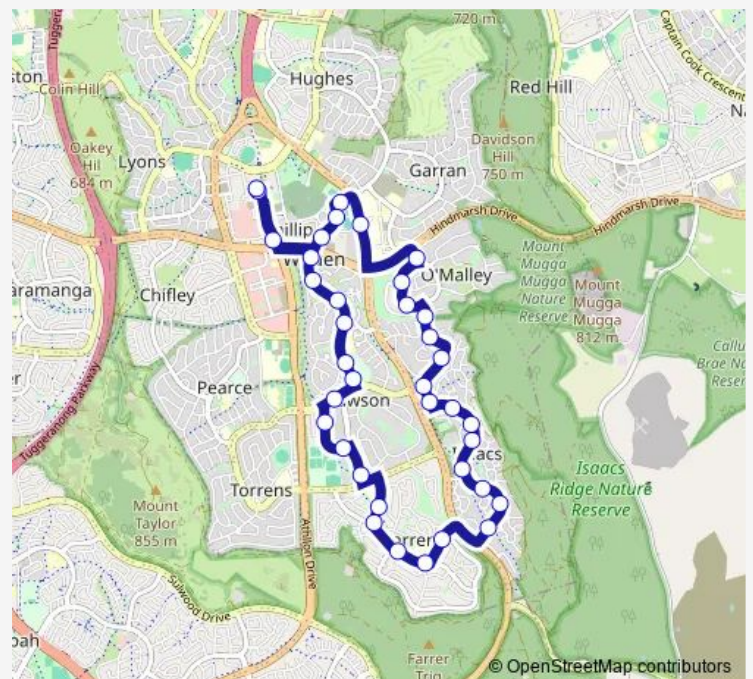

Julia Flynn Av after Alexander Mackie Cct

Julia Flynn Av opp Rooney Pl

Julia Flynn Av before 2nd Walton St

Julia Flynn Av after Dorsch St

Isaacs Shops Julia Flynn Av

Route schedule

Woden Temporary Interchange Plt 2 — Woden Temporary Interchange Plt 3 Arrive

Monday	06:00-22:00
Tuesday	06:00-22:00
Wednesday	06:00-22:00
Thursday	06:00-22:00
Friday	06:00-22:00
Saturday	07:04-00:04 ⁺¹
Sunday	07:58-19:58

Route info

Direction: Woden Temporary Interchange Plt 2

Stops: 37

Trip Duration: 0 hour 30 min

61 — Mawson Loop via Farrer & O'Malley

Julia Flynn Av before 2nd Ringrose Cr

Julia Flynn Av before 1st Ellwood Cr

Bromby St after Julia Flynn Av

Bromby St before Cobbadah St

Ngunawal Dr before Kareelah Vsta