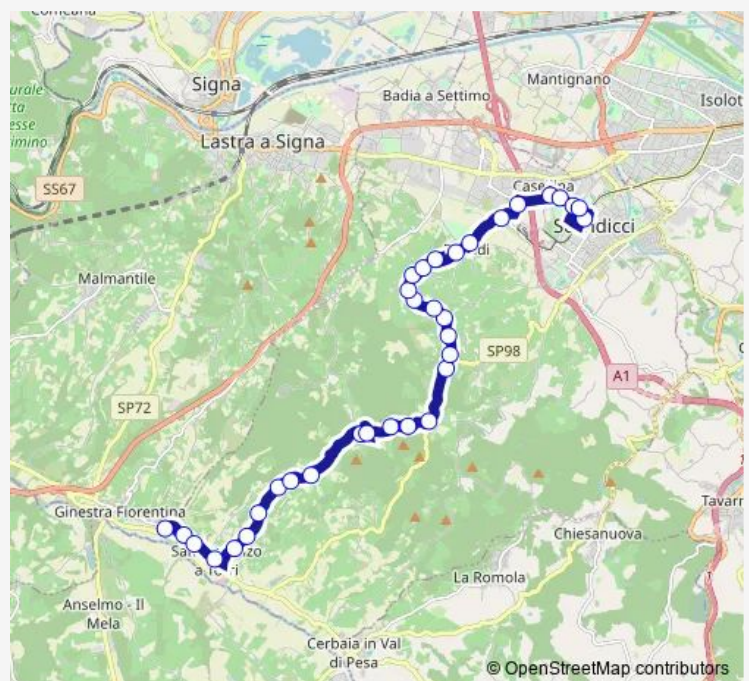

### Route schedule

Settantottesimo Reggimento — Empolese San Vincenzo

Monday 05:55-20:00

Tuesday 05:55-20:00

Wednesday 05:55-20:00

Thursday 05:55-20:00

Friday 05:55-20:00

Saturday 05:55-20:00

### Route info

Direction: Settantottesimo Reggimento

Stops: 31

Trip Duration: 0 hour 32 min

61 — Settantottesimo Reggimento - Artigiani/San Vincenzo A Torri

Buonriposo

Il Poggio

Podere Certano