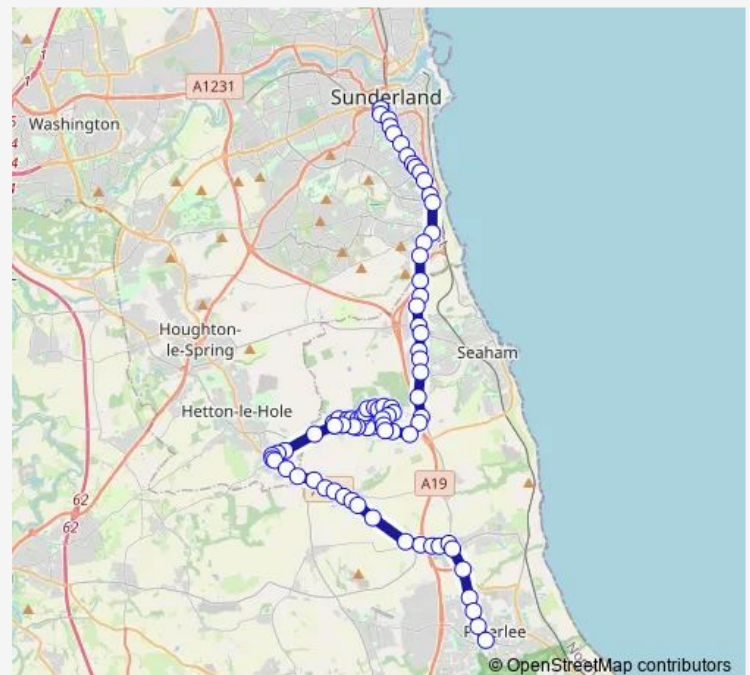

### Route schedule

Sunderland Interchange — Peterlee Bus Station Stand F

Monday 05:34-23:22

Tuesday 05:34-23:22

Wednesday 05:34-23:22

Thursday 05:34-23:22

Friday 05:34-23:22

Saturday 06:00-23:22

### Route info

Direction: Sunderland Interchange

Stops: 84

Trip Duration: 1 hour 5 min

61 — Sunderland - Peterlee

BusMaps

Eastlea Store

Westlea shops