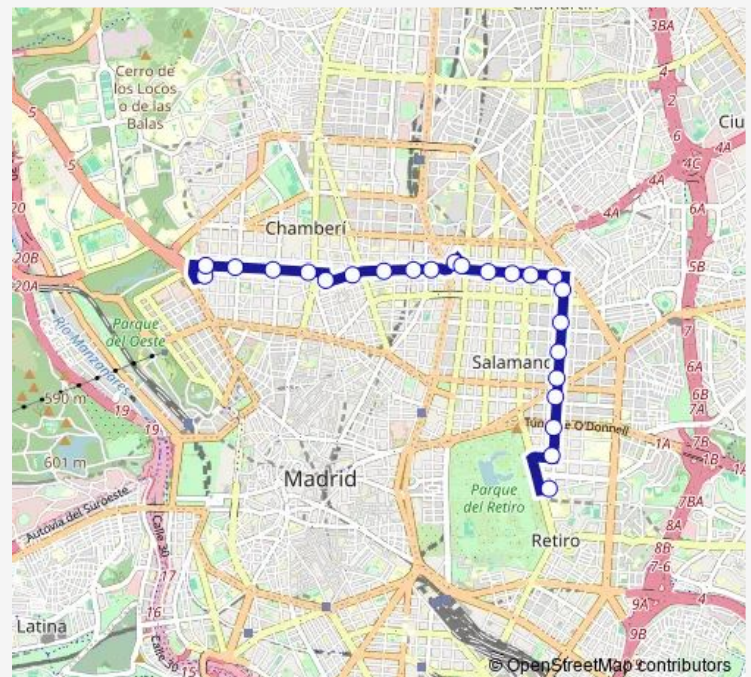

### Route schedule

Moncloa — Narváez

Monday 06:05-23:30

Tuesday 06:05-23:30

Wednesday 06:05-23:30

Thursday 06:05-23:30

Friday 06:05-23:30

Saturday 06:05-23:30

### Route info

Direction: Moncloa

Stops: 24

Trip Duration: 0 hour 46 min

Narváez - O Donnell

Narváez - Ibiza

Narváez