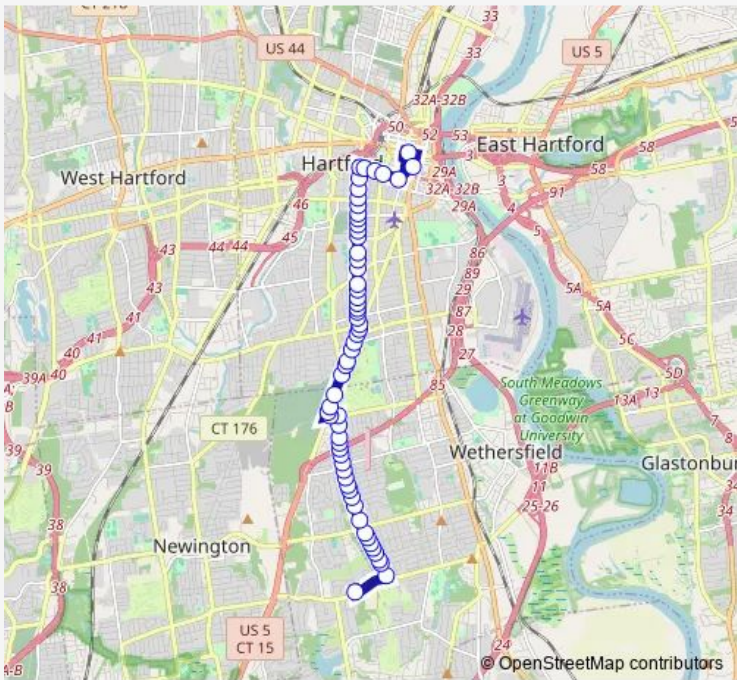

Bus 61 Broad St

[Go to website](#)

Direction
 Main St @ Bushnell Plaza — Willow St @ Prospect St
 60 stops
[Open route schedule](#)

- Main St @ Bushnell Plaza
- Main St @ Linden Pl
- Capitol Ave @ Opp Whitman Ct
- Capitol Ave @ Hudson St
- Capitol Ave @ Trinity St
- Broad St @ Capitol Ave
- Broad St @ Russ St
- Broad St @ Grand St
- Broad St @ Park St
- Broad St @ Ward St
- Broad St @ Jefferson St
- Broad St @ Madison St
- Broad St @ Lincoln St
- Broad St @ Allen Pl
- Broad St @ Vernon St
- Broad St @ Opp Brownell Ave
- Broad St @ Opp School St
- Broad St @ Crescent St
- Broad St @ Trinity Skating Rink
- Broad St @ Mountford St
- Broad St @ Opp Kenneth St

Route schedule
 Main St @ Bushnell Plaza — Willow St @ Prospect St

Monday	16:05-17:30
Tuesday	16:05-17:30
Wednesday	16:05-17:30
Thursday	16:05-17:30
Friday	16:05-17:30
Saturday	—
Sunday	—

Route info
 Direction: Main St @ Bushnell Plaza
 Stops: 60
 Trip Duration: 0 hour 28 min

61 — Broad St BusMaps

Broad St @ Roxbury St

Broad St @ Mapleton St

Broad St @ W Preston St

Broad St @ Eastview St

Broad St @ White St

Maple Ave @ Chapman St

Maple Ave @ Linnmoore St