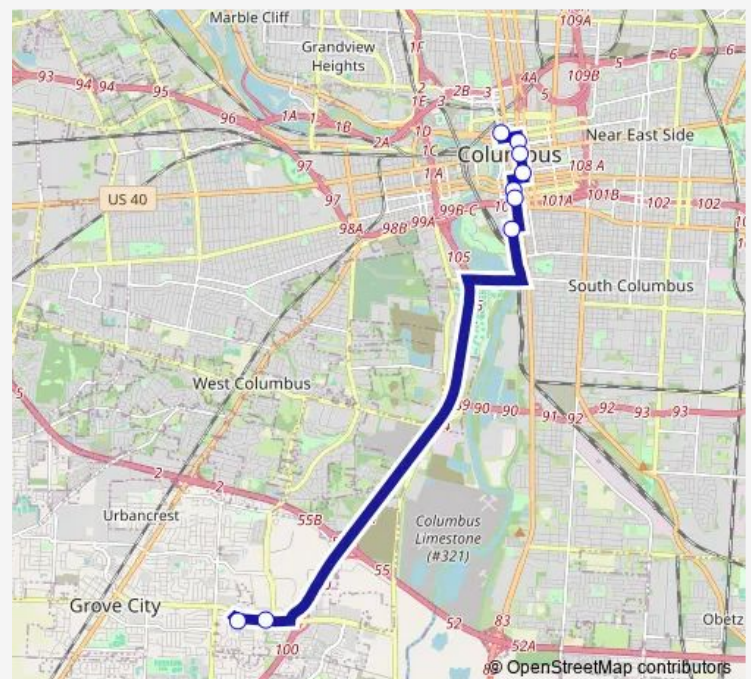

Bus 61 Grove City

[Go to website](#)

Direction

Spring ST Terminal BAY 3 — Grove City Park AND Ride

9 stops

[Open route schedule](#)

Spring ST Terminal BAY 3

N 3RD ST & E GAY St

Spring ST Terminal BAY 3 — Grove City Park AND Ride

Monday 06:50-17:15

Tuesday 06:50-17:15

Wednesday 06:50-17:15

Thursday 06:50-17:15

Friday 06:50-17:15

Saturday —

Sunday —

Route info

Direction: Spring ST Terminal BAY 3

Stops: 9

Trip Duration: 0 hour 32 min

61 — Grove City

Direction

Grove City Park AND Ride — Spring ST Terminal BAY 3

9 stops

E Spring ST & N 4TH St

Spring ST Terminal BAY 3

Route schedule

Grove City Park AND Ride — Spring ST Terminal BAY 3

Monday 07:27-17:45

Tuesday 07:27-17:45

Wednesday 07:27-17:45

Thursday 07:27-17:45