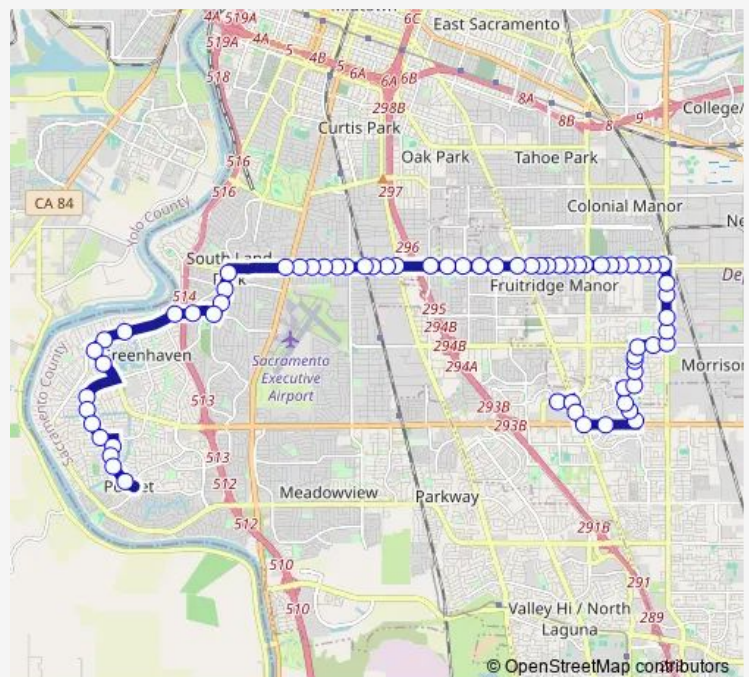

Power INN RD & 37th AVE (Nb)

Power INN RD & 35th AVE (Nb)

Fruitridge RD & Power INN RD (Wb)

Route schedule

65th ST & SKY Pkwy (Eb) — Rush River DR & Windbridge DR (Wb)

Monday 05:52-20:13

Tuesday 05:52-20:13

Wednesday 05:52-20:13

Thursday 05:52-20:13

Friday 05:52-20:13

Saturday 07:03-19:53

Sunday 07:05-19:05

Route info

Direction: 65th ST & SKY Pkwy (Eb)

Stops: 68

Trip Duration: 0 hour 53 min

61 — Fruitridge

Fruitridge RD & 79th ST (Wb)

Fruitridge RD & Bradford DR (Wb)

Fruitridge RD & Lowell ST (Wb)

Fruitridge RD & Emerson RD (Wb)

Fruitridge RD & 70th ST (Wb)

Fruitridge RD & Alcott DR (Wb)

Fruitridge RD & 65th ST (Wb)

Fruitridge RD & 64th ST (Wb)

Fruitridge RD & 62nd ST (Wb)

Fruitridge RD & Argo WAY (Wb)

Fruitridge RD & 59th ST (Wb)

Fruitridge RD & 58th ST (Wb)

Fruitridge RD & 56th ST (Wb)

Fruitridge RD & Stockton Blvd (Wb)