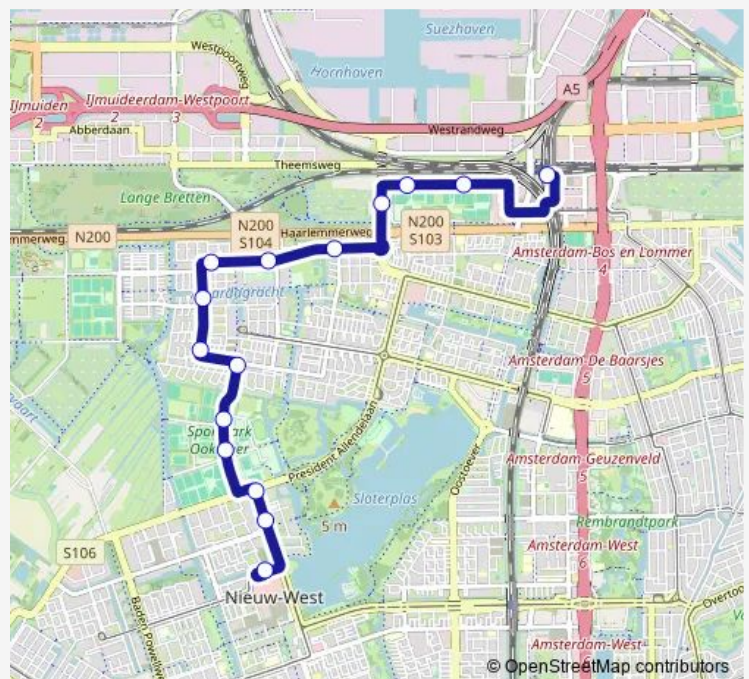

### Route schedule

Amsterdam, Station Sloterdijk — Amsterdam, Osdorpplein Noord

Monday 06:40-00:09<sup>+1</sup>

Tuesday 06:40-00:09<sup>+1</sup>

Wednesday 06:40-00:09<sup>+1</sup>

Thursday 06:40-00:09<sup>+1</sup>

### Route info

Direction: Amsterdam, Station Sloterdijk

Stops: 15

Trip Duration: 0 hour 20 min