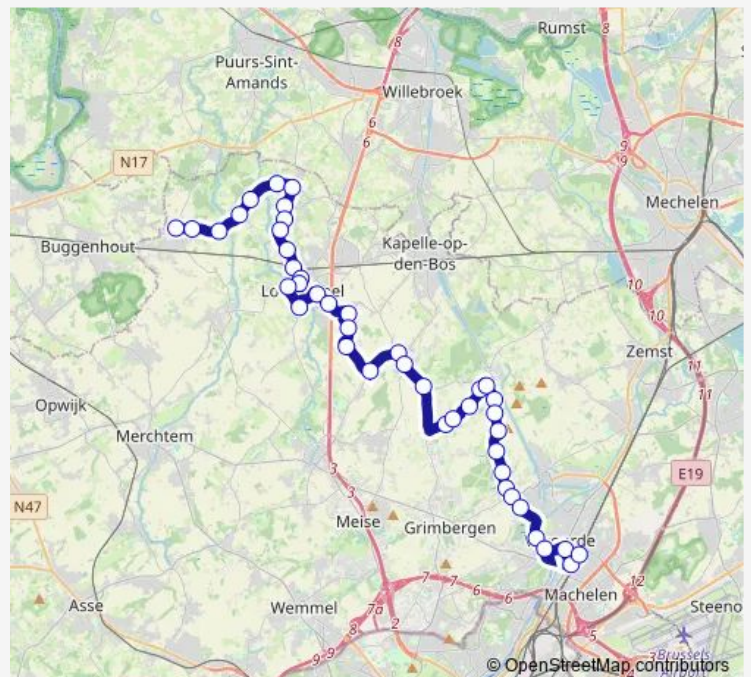

Route schedule

Londerzeel Station perron 3 — Malderen Dorp

Monday 06:31-14:32

Tuesday 06:31-14:32

Wednesday 06:31

Thursday 06:31-14:32

Friday 06:31-14:32

Saturday —

Sunday —

Route info

Direction: Londerzeel Station perron 3

Stops: 12

Trip Duration: 0 hour 11 min

Direction

Vilvoorde Station perron 1 — Londerzeel Station perron 3

31 stops

[Open route schedule](#)

Vilvoorde Station perron 1

Vilvoorde Heldenplein

Vilvoorde Kassei

Vilvoorde Oude Vaartbrug

Grimbergen Borght

Grimbergen Kluizenberg

Grimbergen Nieuw Kwartier