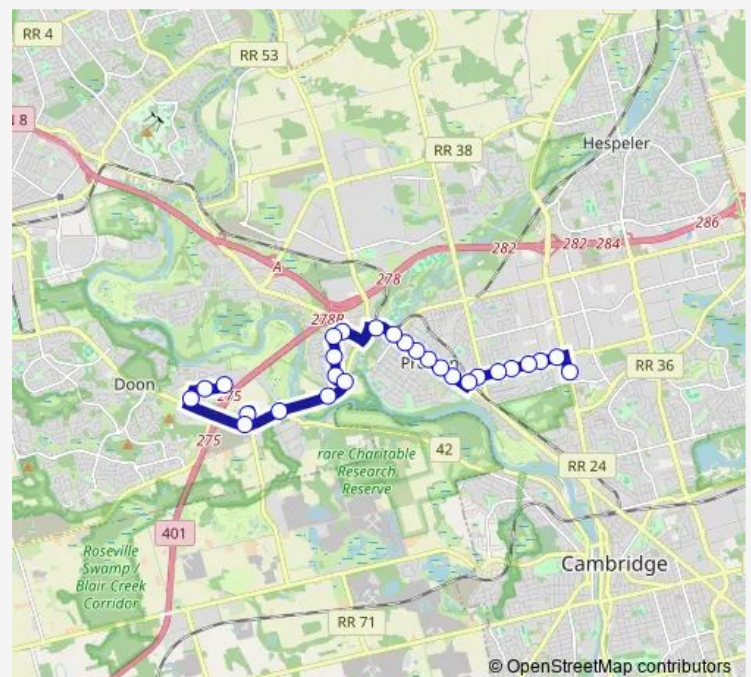

Bishop / Duke

Bishop / Pineview

### Route schedule

Conestoga College Doon Campus - Door 3 — Cambridge Centre Station

Monday 05:55-23:20

Tuesday 05:55-23:20

Wednesday 05:55-23:20

Thursday 05:55-23:20

Friday 05:55-23:20

Saturday 06:23-23:20

### Route info

Direction: Conestoga College Doon Campus - Door 3

Stops: 27

Trip Duration: 0 hour 32 min

61 — Preston

Bishop / Mary

690 Bishop St. N.

990 Bishop St. N.

Bishop / Industrial

Bishop / Hespeler Rd.

Cambridge Centre Station