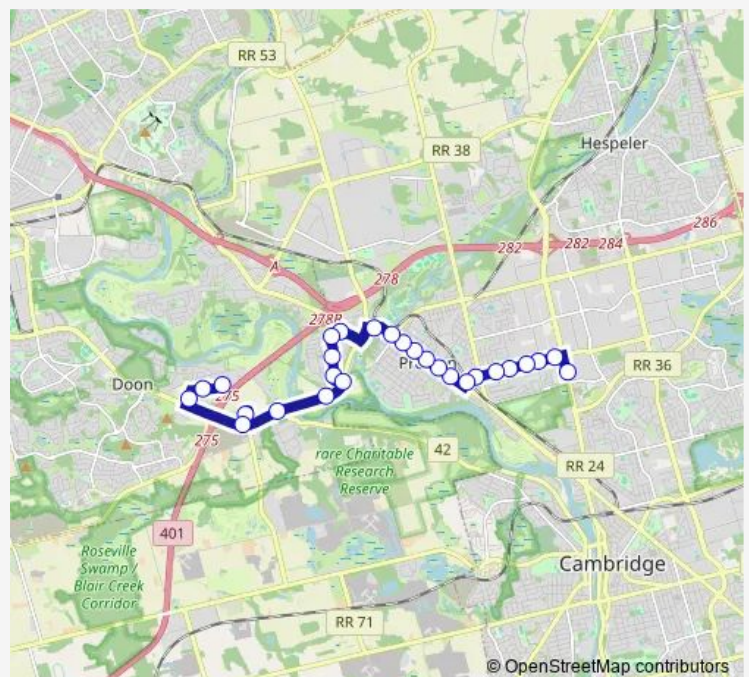

Preston Pkwy. / Woods

Preston Pkwy. / Fountain

Fountain / Linden

Route schedule

Cambridge Centre Station — Conestoga College Door Campus - Door 3

Monday 06:15-23:45

Tuesday 06:15-23:45

Wednesday 06:15-23:45

Thursday 06:15-23:45

Friday 06:15-23:45

Saturday 06:45-23:45

Sunday 08:15-22:15

Route info

Direction: Cambridge Centre Station

Stops: 27

Trip Duration: 0 hour 29 min

Direction

Conestoga College Doon Campus - Door 3 — Cambridge Centre Station

26 stops

[Open route schedule](#)

Conestoga College Doon Campus - Door 3

Doon Valley / Orchard Mill

Conestoga College Blvd. / Homer Watson

Stops: 26

Trip Duration: 0 hour 34 min

Bishop / Hespeler Rd.

Cambridge Centre Station

61 Bus time schedules and route maps are available in an offline PDF at busmaps.com. Use the busmaps.com website to see live bus times, train schedule or subway schedule, and step-by-step directions for all public transit in Kitchener