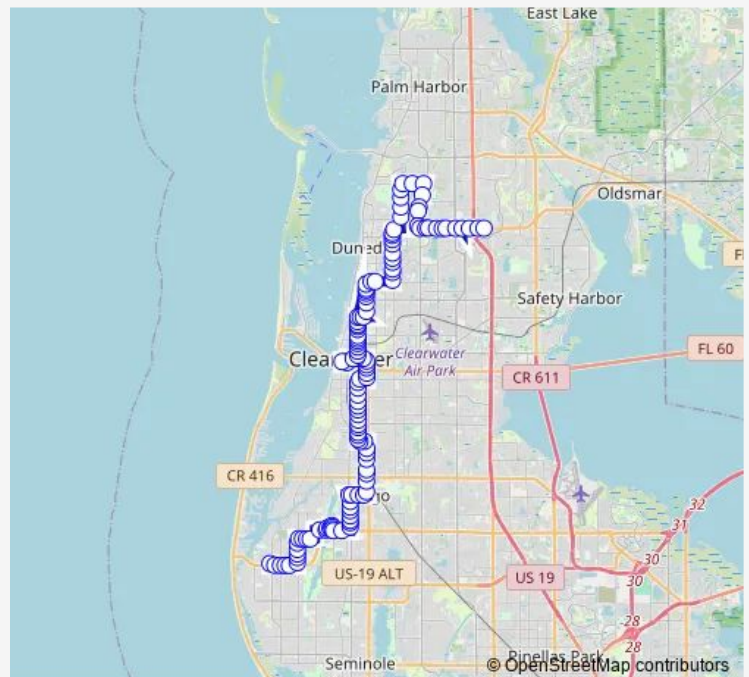

Keene RD + Amberlea Dr

Srsu

Route schedule

SR 580 + Summerdale — Indian Rocks SC - Shelter - A

Monday 07:00-19:32

Tuesday 07:00-19:32

Wednesday 07:00-19:32

Thursday 07:00-19:32

Friday 07:00-19:32

Saturday 07:00-19:32

Sunday 08:50-17:30

Route info

Direction: SR 580 + Summerdale

Stops: 133

Trip Duration: 1 hour 30 min

61 — Indian Rocks Shopping CTR/Westfi

Keene RD + Paradise Ln

County RD 1 + Solon Ave

County RD 1 + Roxburg Ln

County RD 1 + Braemoor Ln

Michigan Blvd + Keene Rd

Michigan Blvd + Golf View Dr

Michigan Blvd + Fairway CIR W

Pinehurst RD + Michigan Blvd

Pinehurst RD + Valley Dr

Pinehurst RD + Mclean St

Pinehurst RD + SAN Pedro Dr

Main ST + Lady Marion Ln

Patricia AVE + Admiral Rd

Patricia AVE + Desoto St

Patricia AVE + Deleon Dr

Patricia AVE + Virginia St