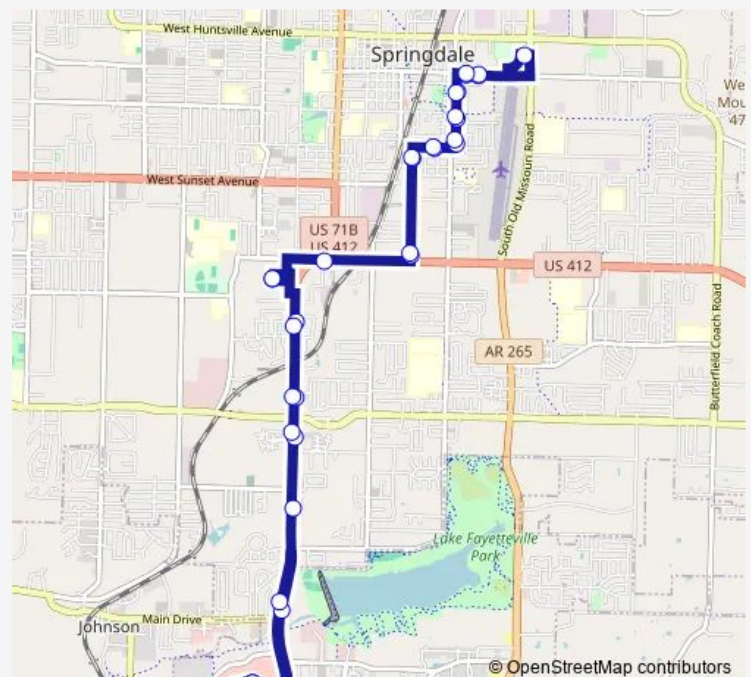

Emma & Park (North)

Park & Grove (West)

Park & Success (West)

Route schedule

NWA Mall — NWA Mall

Monday 06:30-18:30

Tuesday 06:30-18:30

Wednesday 06:30-18:30

Thursday 06:30-18:30

Friday 06:30-18:30

Saturday —

Sunday —

Route info

Direction: NWA Mall

Stops: 31

Trip Duration: 0 hour 47 min

61 — Route 61

Park & Caudle (West)

Caudle & Hill (West)

Crutcher & Hart (West)

Crutcher & Robinson (West)

Walmart Supercenter on Pleasant li

Thompson & Arapaho (West)

Thompson & Southfield (West)