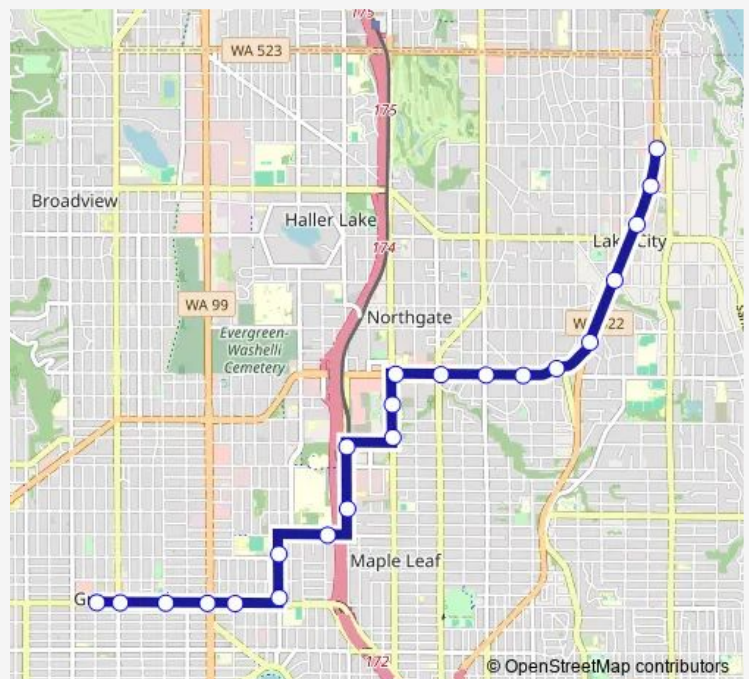

Lake City Way NE & NE 113th St

Lake City Way NE & NE 120th St

Lake City Way NE & NE 125th St

Lake City Way NE & NE 130th St

Route schedule

N 85th St & 1st Ave Nw — Lake City Way NE & NE 135th St

Monday 06:00-02:30⁺¹

Tuesday 06:00-02:30⁺¹

Wednesday —

Thursday 06:00-02:30⁺¹

Friday 06:00-02:30⁺¹

Saturday 06:00-02:30⁺¹

Sunday 06:00-02:30⁺¹

Route info

Direction: N 85th St & 1st Ave Nw

Stops: 22

Trip Duration: 0 hour 26 min

61

BusMaps

Lake City Way NE & NE 135th St

Direction

NE 130th St & 35th Ave Ne — N 85th St & 1st Ave Nw

24 stops

[Open route schedule](#)

NE 130th St & 35th Ave Ne

Lake City Way NE & NE 130th St

Lake City Way NE & NE 125th St

Lake City Way NE & NE 120th St

Lake City Way NE & NE 115th St

NE Northgate Way & 23rd Ave Ne

NE Northgate Way & 19th Ave Ne