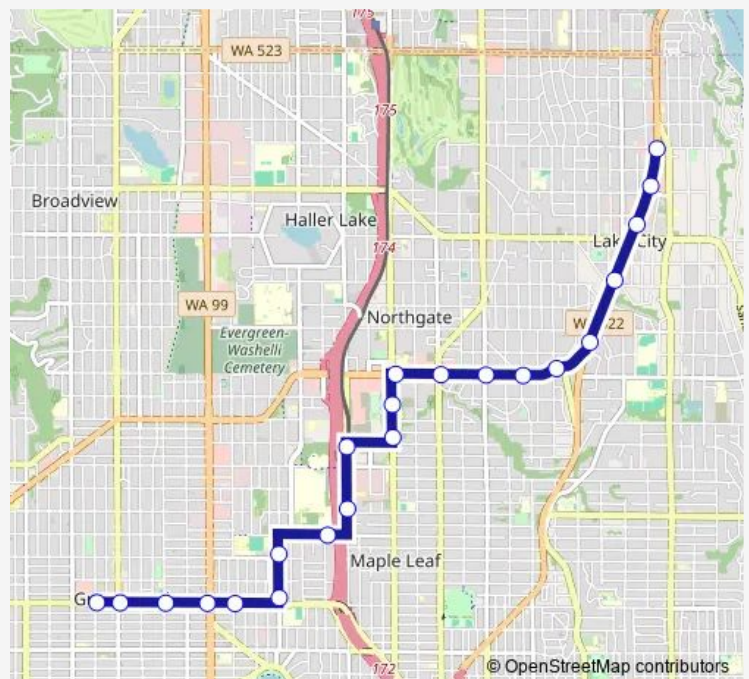

Lake City Way NE & NE 113th St

Lake City Way NE & NE 120th St

Lake City Way NE & NE 125th St

Lake City Way NE & NE 130th St

Route schedule

N 85th St & 1st Ave Nw — Lake City Way NE & NE 135th St

Monday 06:00-02:30⁺¹

Tuesday 06:00-02:30⁺¹

Wednesday —

Thursday 06:00-02:30⁺¹

Friday 06:00-02:30⁺¹

Saturday 06:00-02:30⁺¹

Sunday 06:00-02:30⁺¹

Route info

Direction: N 85th St & 1st Ave Nw

Stops: 22

Trip Duration: 0 hour 27 min

61

BusMaps

Lake City Way NE & NE 135th St

Direction

NE 130th St & 35th Ave Ne — N 85th St & 1st Ave Nw

24 stops

[Open route schedule](#)

NE 130th St & 35th Ave Ne

Lake City Way NE & NE 130th St

Lake City Way NE & NE 125th St

Lake City Way NE & NE 120th St

Lake City Way NE & NE 115th St

NE Northgate Way & 23rd Ave Ne

NE Northgate Way & 19th Ave Ne