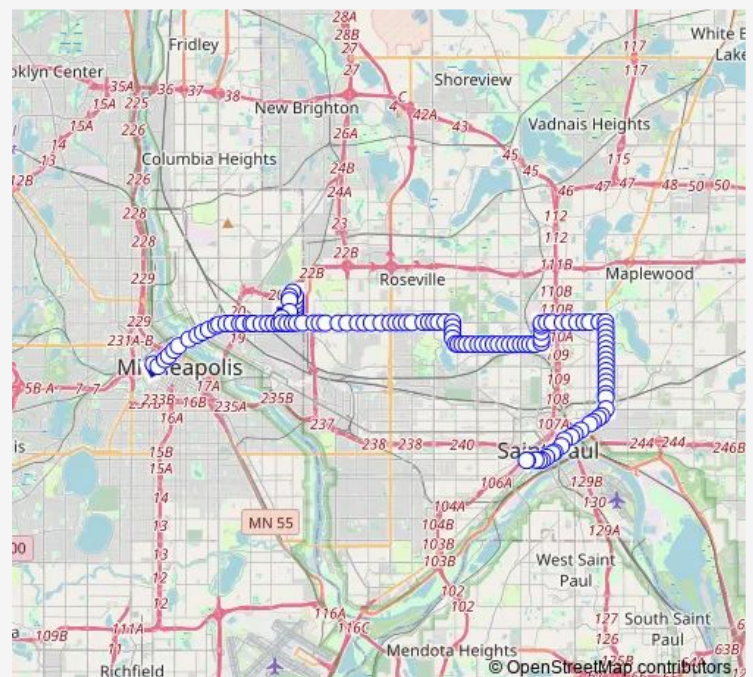

### Direction

Smith Ramp & Layover — Ramp A/7th St Transit Center

124 stops

[Open route schedule](#)

Smith Ramp & Layover

5th St & 7th St W

5th St & Roy Wilkins Auditorium

Rice Park Station

7th St E & Maria Ave

7th St E & Bates Ave

7th St E & Eichenwald St

7th St E & Hope St

Arcade St & Minnehaha Ave

Arcade St & Neid Lane

Arcade St & York Ave

Arcade St & Case Ave

### Route schedule

Smith Ramp & Layover — Ramp A/7th St Transit Center

Monday 07:52-20:26

Tuesday 07:52-20:26

Wednesday 07:52-20:26

Thursday 07:52-20:26

Friday 07:52-20:26

Saturday —

### Route info

Direction: Smith Ramp & Layover

Stops: 124

Trip Duration: 1 hour 19 min

Arcade St & Magnolia Ave

Arcade St & Geranium Ave

Arcade St & Maryland Ave

Arcade St & Orange Ave