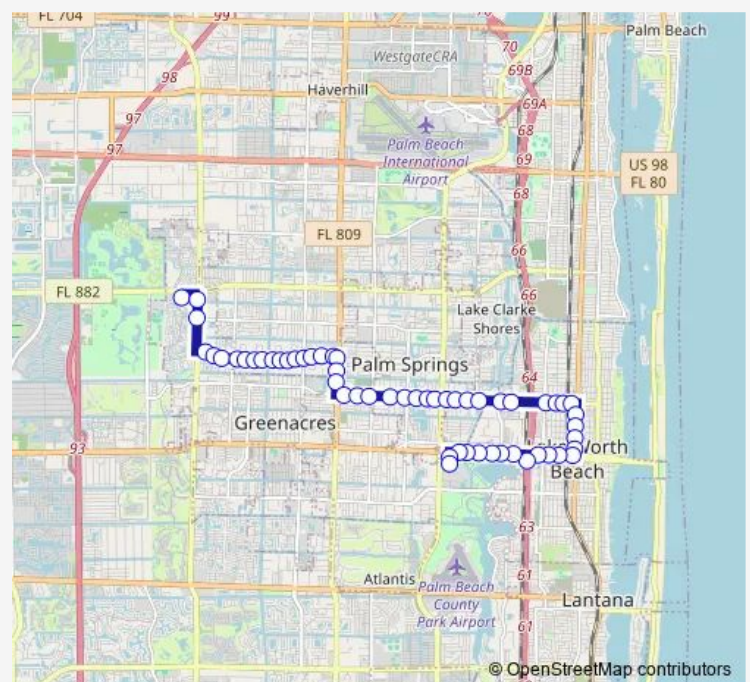

Cresthaven Blvd at Havenwood Rd

Cresthaven at Military Trl

Military TRL at Cresthaven Blvd

Military TRL at BLD 2890 S Ent

Military TRL at Bld3095/Silver Oaks

Route schedule

River Bridge CTR at Keyes Realtors — Douglas DR at PBS Tml

Monday 05:30-20:07

Tuesday 05:30-20:07

Wednesday 05:30-20:07

Thursday 05:30-20:07

Friday 05:30-20:07

Saturday 06:15-19:15

Sunday 08:15-18:15

Route info

Direction: River Bridge CTR at Keyes Realtors

Stops: 56

Trip Duration: 0 hour 46 min

61 — GRN - LKW via Cresthaven/10th AVE N

10th AVE N at Military Trl

10th AVE N at Grace Ave

10th AVE N at Kirk Rd

10th AVE N at Gulfstream

Wednesday 06:15-20:10

Thursday 06:15-20:10

Friday 06:15-20:10

Saturday 07:15-18:15

Sunday 08:15-18:15

Route info

Direction: Douglas DR at PBS Tml

Stops: 51