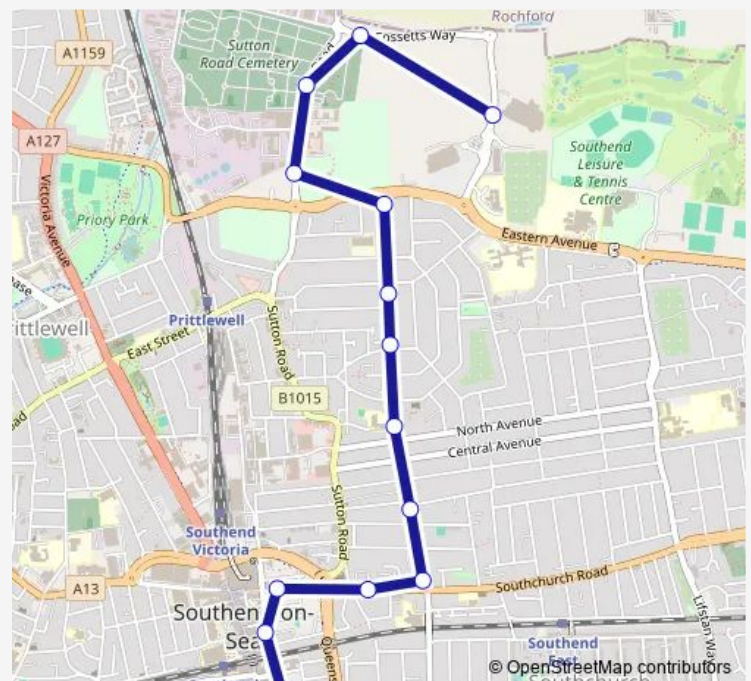

Bentalls Close

Cemetery

Fossetts Park

B & Q Warehouse

Route schedule

Heygate Avenue — B & Q Warehouse

Monday 09:59-13:46

Tuesday 09:59-13:46

Wednesday 09:59-13:46

Thursday 09:59-13:46

Friday 09:59-13:46

Saturday —

Sunday —

Route info

Direction: Heygate Avenue

Stops: 14

Trip Duration: 0 hour 13 min

Direction

B & Q Warehouse — Heygate Avenue

11 stops

[Open route schedule](#)

B & Q Warehouse

Wellsley Hospital

Bournemouth Park Road Northend

Southchurch Avenue cnr

Tyrrel Drive

Whitegate Road

Travel Centre

Route schedule

B & Q Warehouse — Travel Centre

Monday	09:22-13:12
Tuesday	09:22-13:12
Wednesday	09:22-13:12
Thursday	09:22-13:12
Friday	09:22-13:12
Saturday	—
Sunday	—