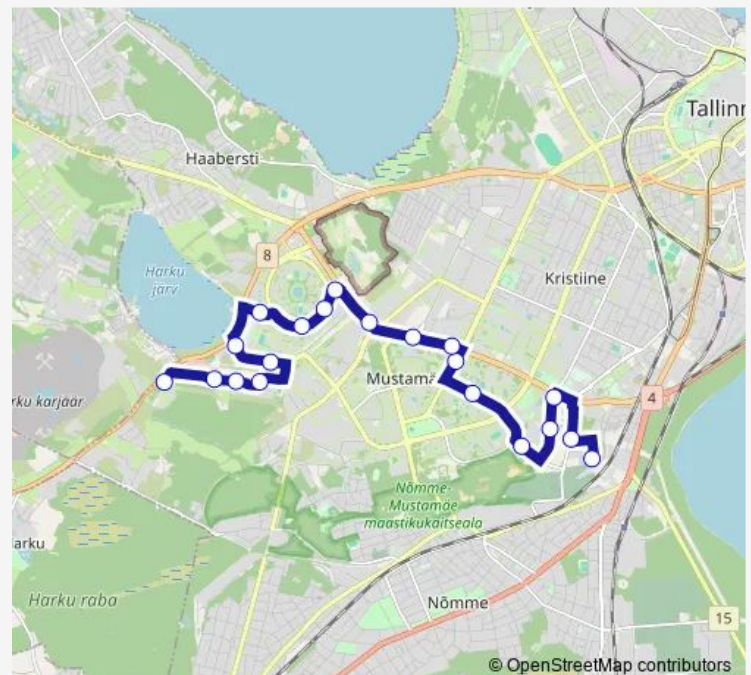

### Route schedule

Järve haigla — Kotermaa

Monday 06:06-23:19

Tuesday 06:06-23:19

Wednesday 06:06-23:19

Thursday 06:06-23:19

Friday 06:06-23:19

Saturday 06:33-23:17

Sunday 06:33-23:17

### Route info

Direction: Järve haigla

Stops: 20

Trip Duration: 0 hour 34 min

61 — Kotermaa - Järve haigla

BusMaps