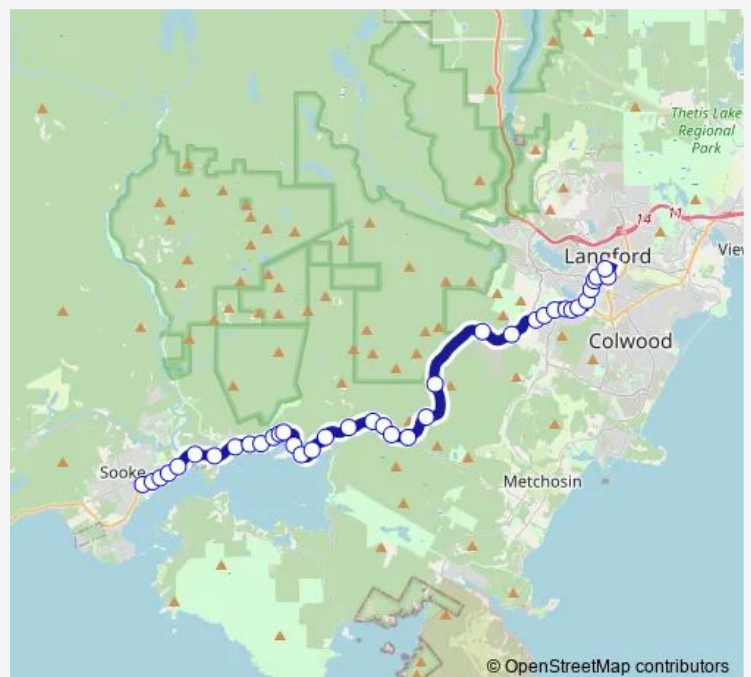

### Route schedule

Sooke Rd at Townsend Rd - Sooke Town Ctr — Langford Exch Bay A

Monday	06:29-00:54 <sup>+1</sup>
Tuesday	08:10-00:54 <sup>+1</sup>
Wednesday	08:10-00:54 <sup>+1</sup>
Thursday	08:10-00:54 <sup>+1</sup>
Friday	08:10-00:54 <sup>+1</sup>
Saturday	06:29-00:18 <sup>+1</sup>
Sunday	06:44-23:18

### Route info

Direction: Sooke Rd at Townsend Rd - Sooke Town Ctr

Stops: 38

Trip Duration: 0 hour 31 min

Sooke Rd at Kangaroo Rd

4100 Blk Sooke Rd

3800 Blk Sooke Rd

Sooke Rd at Awsworth Rd