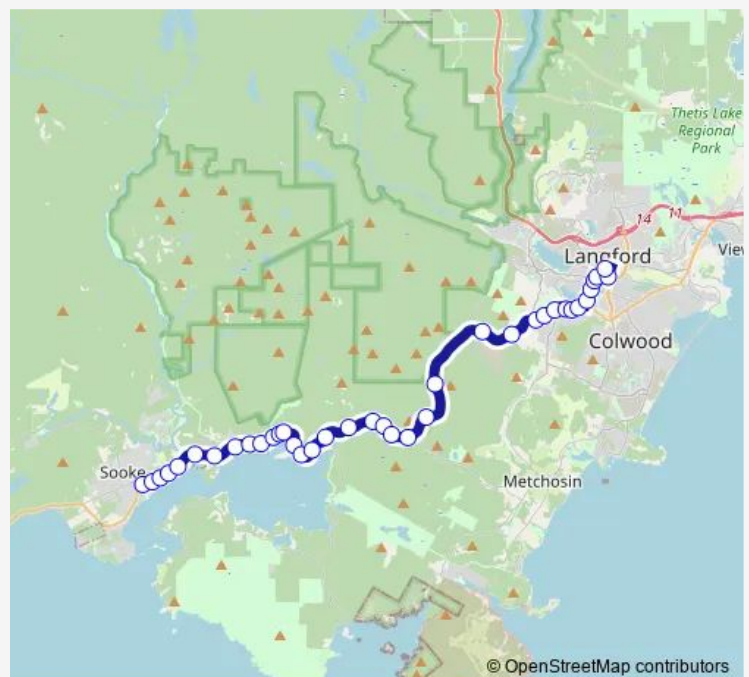

Saturday 06:29-00:18⁺¹

Sunday 06:44-23:18

Route info

Direction: Sooke Rd at Townsend Rd - Sooke Town Ctr

Stops: 38

Trip Duration: 0 hour 29 min

61 — Sooke / Langford / Downtown

Sooke Rd at Kangaroo Rd