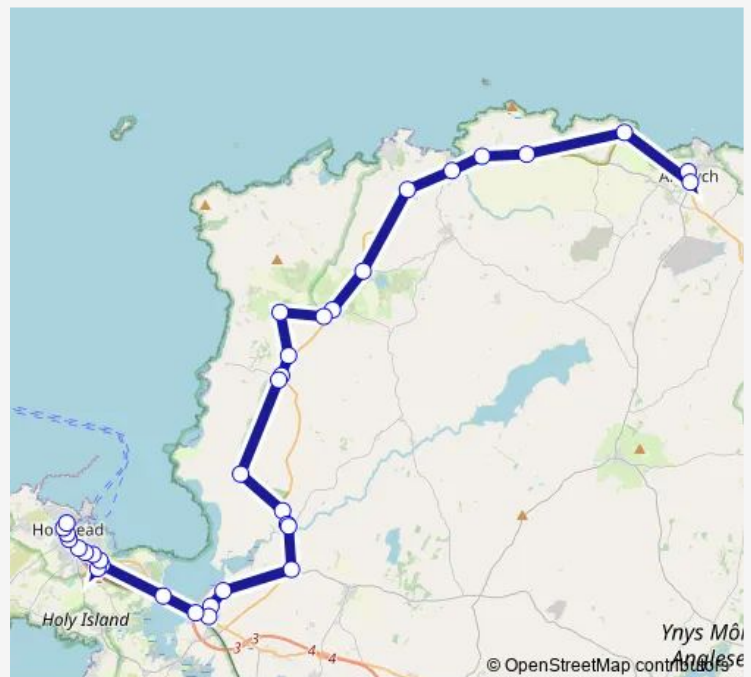

Thursday 11:31

Friday 11:31

Saturday 11:31

Sunday —

Route info

Direction: Summer Hill

Stops: 30

Trip Duration: 1 hour 2 min