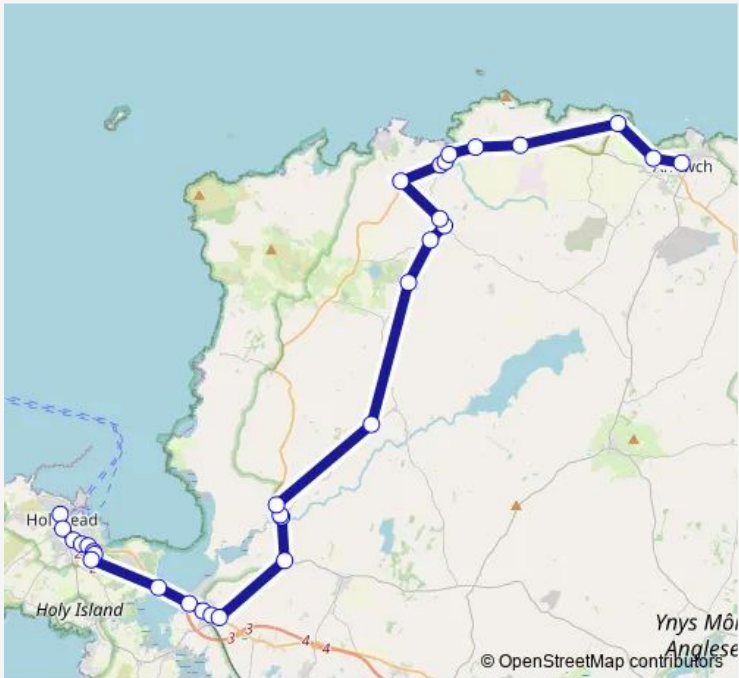

Bus 61 Amlwch - Holyhead via Cemaes

[Go to website](#)

Direction
Summer Hill — Recreation Grounds
36 stops
[Open route schedule](#)

- Summer Hill
- Holyhead Railway Station
- Llys Watling
- Holyhead Arriva Depot
- Lon Deg
- Holyhead Tesco
- Holyhead Shopping Centre Q
- Morrisons
- Toll House
- Cob
- Valley Police Station
- St Michael's Church
- Valley Crossroads
- Tollgate
- Capel Siloh
- Sportsman
- Caergeiliog Foundation School
- Bodedern School
- Bodedern Turn
- Machraeth View
- Post Office

Route schedule
Summer Hill — Recreation Grounds

Monday	17:06
Tuesday	17:06
Wednesday	17:06
Thursday	17:06
Friday	17:06
Saturday	17:06
Sunday	—

Route info
Direction: Summer Hill
Stops: 36
Trip Duration: 1 hour 5 min

61 — Amlwch - Holyhead via Cemaes **BusMaps**