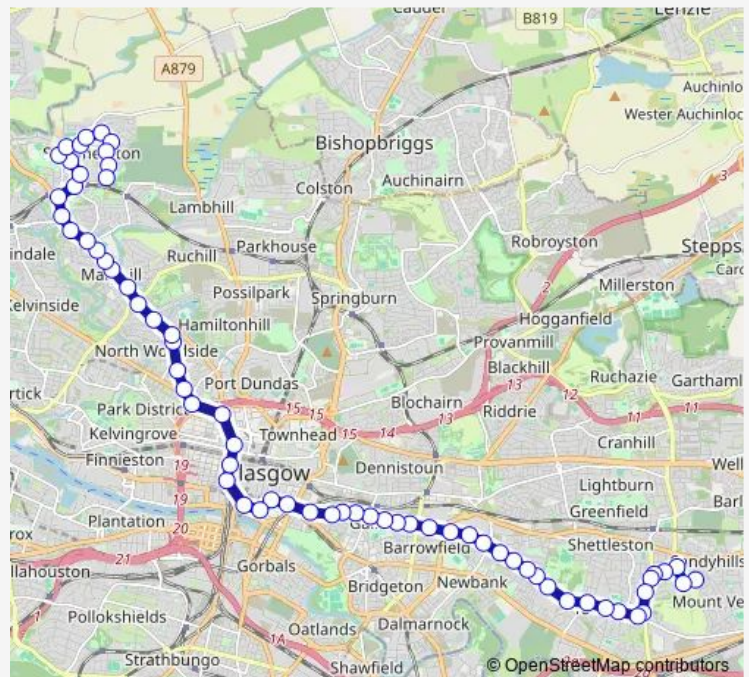

Causewayside Street

Altyre Street

Wellshot Road

Tollcross Park

Muiryfauld Drive

Drumover Drive

Crail Street

Helenvale Street

Thursday 04:47-23:23

Friday 04:47-23:23

Saturday 05:15-23:40

Sunday 06:18-23:29

Route info

Direction: Loch Laidon Street

Stops: 65

Trip Duration: 1 hour 9 min

Bain Street

Ross Street

Glasgow Cross

Stockwell Street

St Enoch shopping centre

St Enoch subway

Central Station

St Vincent Street