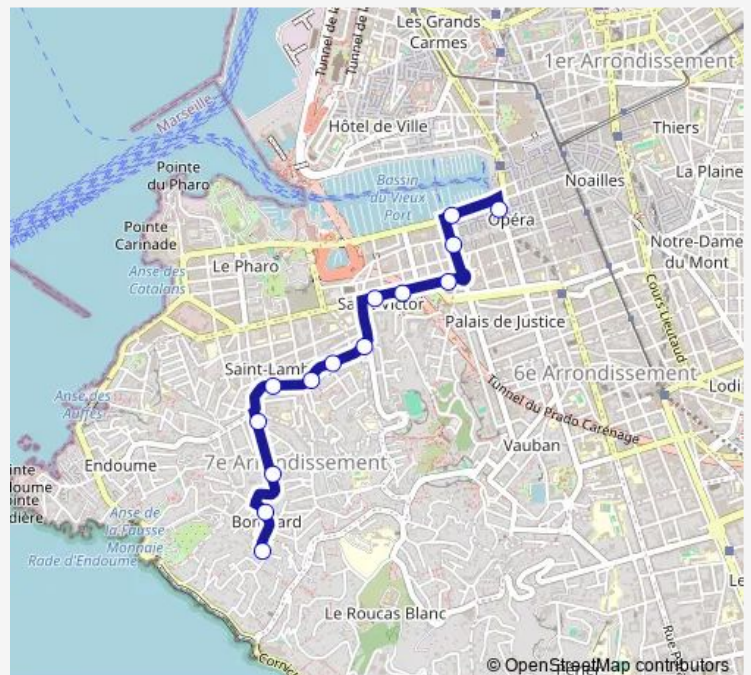

Tuesday 05:16-20:30

Wednesday 05:16-20:30

Thursday 05:16-20:30

Friday 05:16-20:30

Saturday 05:16-20:30

Sunday 06:10-20:02

Route info

Direction: Vieux Port Ballard

Stops: 15

Trip Duration: 0 hour 11 min

61 — Vieux-Port Ballard - Bompard

Direction

Bompard — Vieux Port Ballard

14 stops

[Open route schedule](#)

Bompard