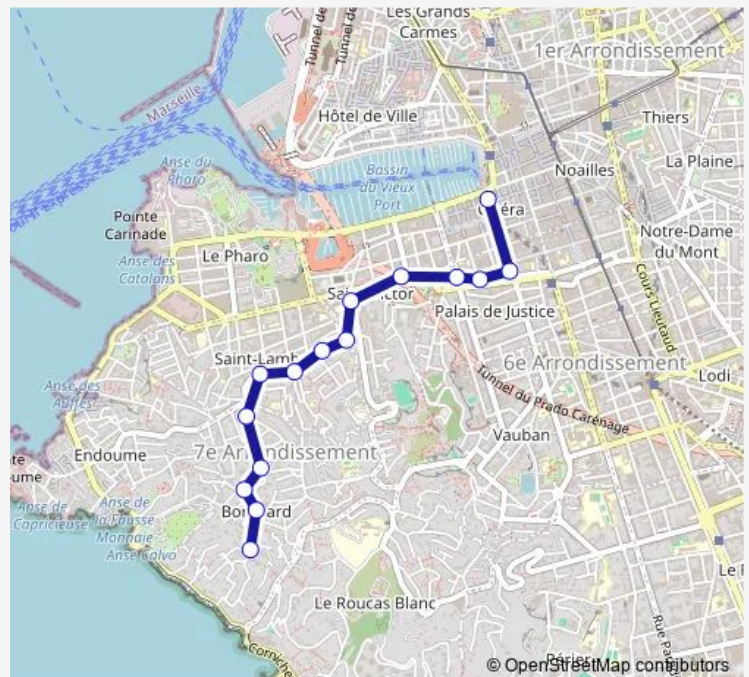

Bus 61 Vieux Port Ballard - Bompard

[Go to website](#)

Direction

Bompard — Vieux Port Ballard

14 stops

[Open route schedule](#)

Bompard

Bompard Fedeli

Place de la Corderie

Fort Notre Dame

Place aux Huiles

Vieux Port Ballard

Route schedule

Bompard — Vieux Port Ballard

Monday 05:32-20:50

Tuesday 05:32-20:50

Wednesday 05:32-20:50

Thursday 05:32-20:50

Friday 05:32-20:50

Saturday 05:32-20:50

Sunday 05:32-20:50

Route info

Direction: Bompard

Stops: 14

Trip Duration: 0 hour 15 min

61 — Vieux Port Ballard - Bompard

Direction

Vieux Port Ballard — Bompard

15 stops

[Open route schedule](#)

Vieux Port Ballard

Breteuil Puget