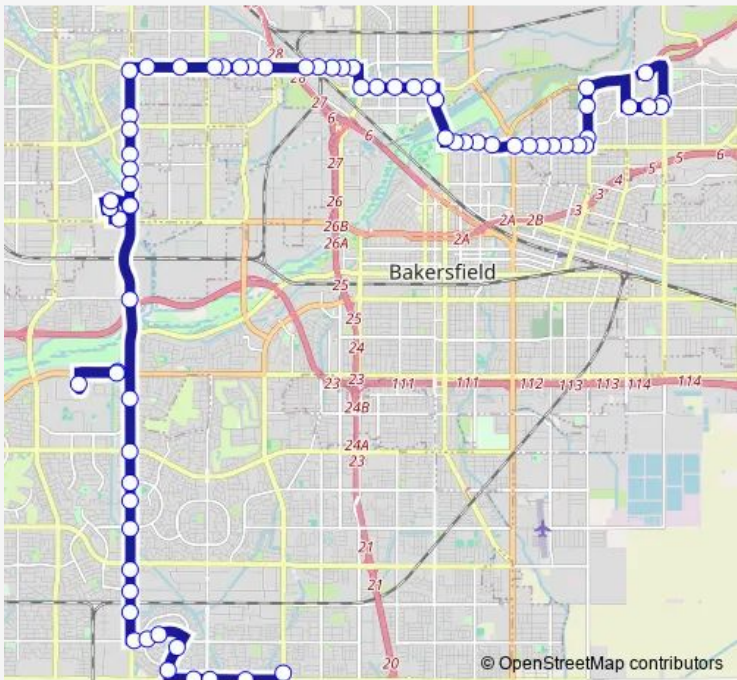

Direction
 Stine & Maybrook-Panama — Walmart @ NW Promenade
 27 stops
[Open route schedule](#)

- Stine & Maybrook-Panama
- Stine & Pine Castle
- Stine & Baybrook
- Harris & Sunbeam
- Harris & Summer Shade Drive
- Harris & Ashe
- Harris & White Frost
- Harris & Reliance
- Harris & Silvergate
- Harris & Spring Creek Loop
- Harris & Gosford
- Gosford @ Gosford Village
- Gosford & District
- Gosford @ Denny's
- Gosford & Mcnair
- Gosford & White Lane
- Gosford & South Laurelglen
- Gosford & Westwold
- Gosford & North Laurelglen
- Gosford & Ming
- Gosford & Kroll

Route schedule
 Stine & Maybrook-Panama — Walmart @ NW Promenade

Monday	18:20
Tuesday	18:20
Wednesday	18:20
Thursday	18:20
Friday	18:20
Saturday	18:20
Sunday	18:20

Route info
 Direction: Stine & Maybrook-Panama
 Stops: 27
 Trip Duration: 0 hour 45 min

61 — Stine Harris/Bakersfield College **BusMaps**

Stockdale @ Town & Country

Csub

Coffee @ Town & Country

Coffee & Brimhall

Rosedale & Coffee

Walmart @ NW Promenade

Direction

Trip Duration: 1 hour 20 min

Roberts & Airport

Olive & Airport

Olive & Sanford

Olive @ Olive Drive Towne Center

Olive & Roberts

Olive & State

Olive & Knudsen