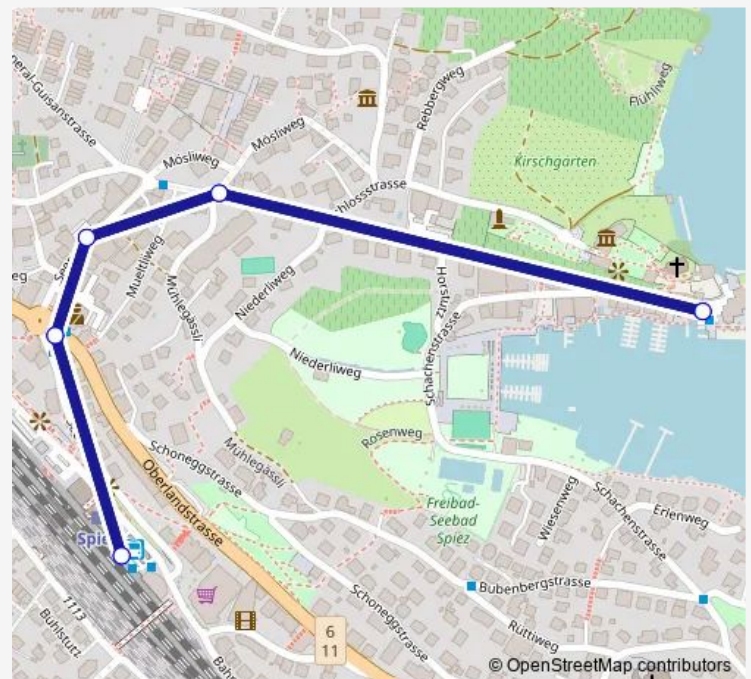

Direction

undefined — undefined

0 stops

[Open route schedule](#)

Route schedule

undefined — undefined

Monday	17:49
Tuesday	17:49
Wednesday	17:49
Thursday	17:49
Friday	17:49
Saturday	17:49
Sunday	17:49

Route info

Direction:

Stops: 0

Trip Duration: – min

Direction

Spiez, Schiffstation — Spiez, Bahnhof

6 stops

[Open route schedule](#)

Spiez, Schiffstation

Spiez, Parkplatz Regez

Spiez, Sodmatte

Spiez, Des Alpes

Spiez, Oberlandstrasse

Spiez, Bahnhof

Route schedule

Spiez, Schiffstation — Spiez, Bahnhof

Monday 15:55

Tuesday 15:55

Wednesday 15:55

Thursday 15:55

Friday 15:55

Saturday 15:55

Sunday 15:55

Route info

Direction: Spiez, Schiffstation