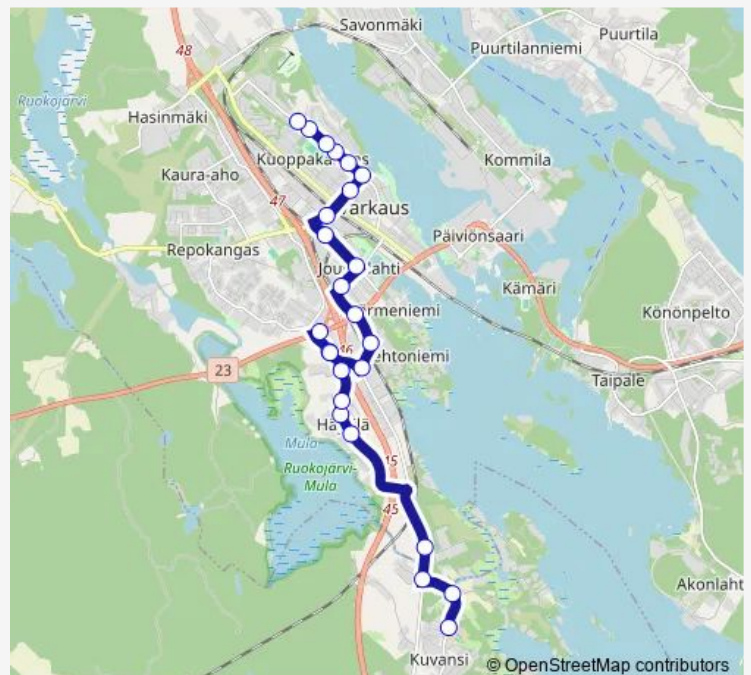

### Route schedule

Maalarintie P — Varkauden ammattiopisto 2, L

Monday 06:40-12:10

Tuesday 06:40-12:10

Wednesday 06:40-12:10

Thursday 06:40-12:10

Friday 06:40-12:10

Saturday —

### Route info

Direction: Maalarintie P

Stops: 20

Trip Duration: 0 hour 20 min

■ 61 — Untola, P - Varkauden ammattiopisto 2, L

BusMaps