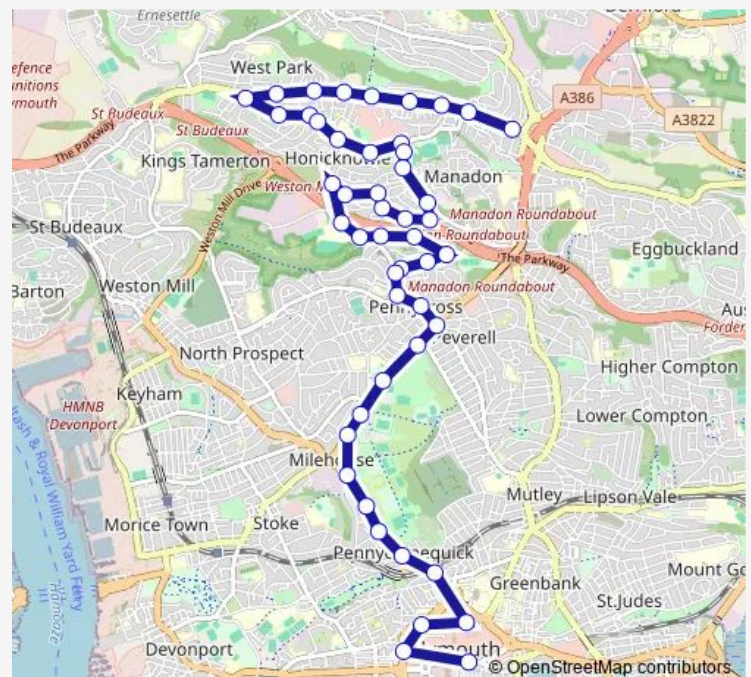

Thursday 20:30-22:30

Friday 20:30-22:30

Saturday 06:10-22:30

Sunday —

Route info

Direction: Royal Parade

Stops: 38

Trip Duration: 0 hour 30 min