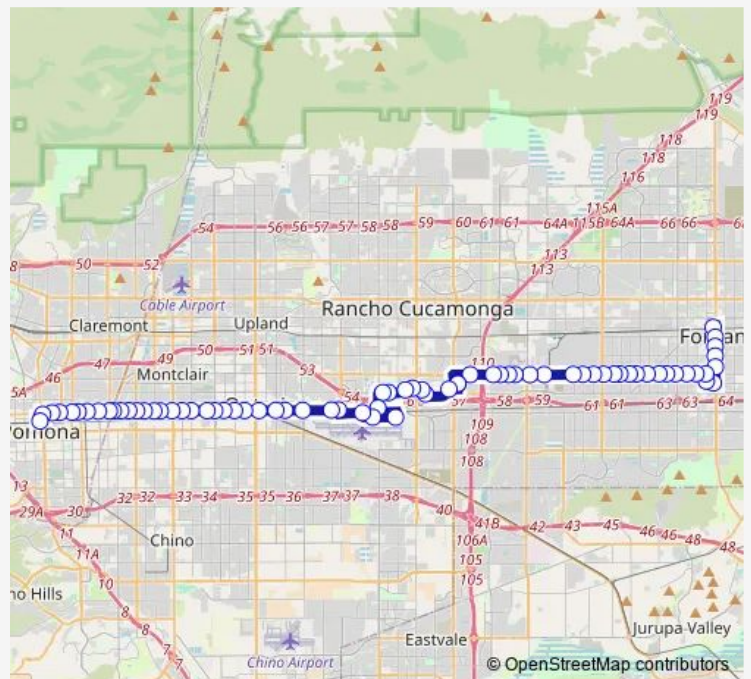

San Bernardino @ Redwood Wb Ns

San Bernardino @ Cherry Wb Ns

San Bernardino @ Almond Wb Ns

San Bernardino @ Banana Wb Lat

Route schedule

Fontana Metrolink Transit Center — Pomona Trans Center
Eb Fs

Monday 04:05-22:17

Tuesday 04:05-22:17

Wednesday 04:05-22:17

Thursday 04:05-22:17

Friday 04:05-22:17

Saturday 04:40-21:02

Sunday 05:35-18:13

Route info

Direction: Fontana Metrolink Transit Center

Stops: 72

Trip Duration: 1 hour 34 min

61 — Fontana-Ontario-ONT Airport-Pomona

San Bernardino @ Calabash Wb Lat

San Bernardino @ Commerce Wb Fs

San Bernardino @ Transportation Wb Fs

4th St @ Barrington Wb Ns