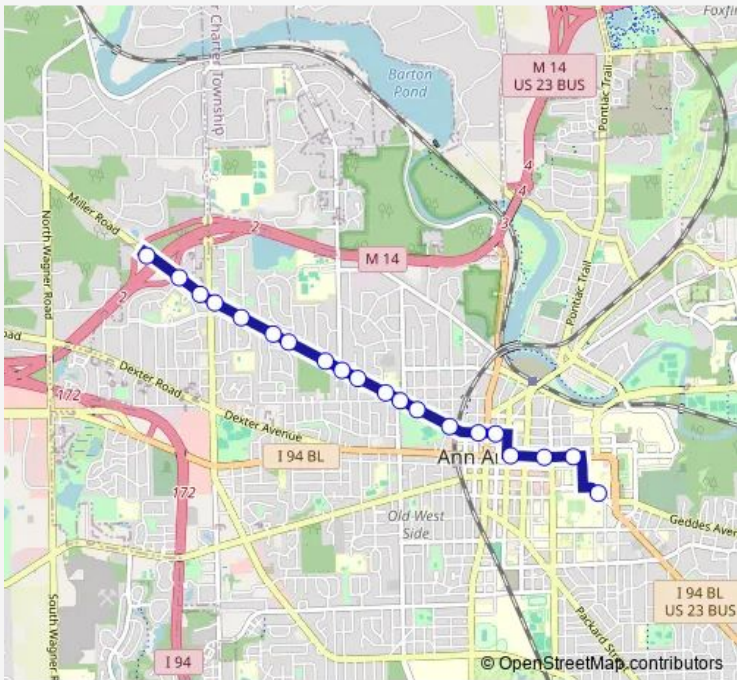

## Bus 61 U-M Miller

[Go to website](#)

**Direction**  
 Miller Rd Park + Ride — Geddes + Cctc  
 20 stops  
[Open route schedule](#)

- Miller Rd Park + Ride
- Miller + Kuehnle
- Miller + Maple
- Miller + Maple
- Miller + Fulmer
- Miller Ave. + Bruce
- Miller Ave. + Saunders Crescent
- Miller + Pine Tree
- Miller + Newport Pl.
- Miller Ave. + Wesley
- Miller Ave. + Arborview
- Miller Ave. + Brooks
- Miller + Miner
- Miller + Chapin
- Miller + Ashley
- Catherine + Fourth
- S - Huron east of 5th
- Huron + State
- S - Huron east of Ingalls
- Geddes + Cctc

Route schedule  
 Miller Rd Park + Ride — Geddes + Cctc

Monday	06:15-18:45
Tuesday	06:15-18:45
Wednesday	06:15-18:45
Thursday	06:15-18:45
Friday	06:15-18:45
Saturday	—
Sunday	—

Route info  
 Direction: Miller Rd Park + Ride  
 Stops: 20  
 Trip Duration: 0 hour 20 min

## Direction

Geddes + Cctc — Miller Rd Park + Ride

20 stops

[Open route schedule](#)

Geddes + Cctc

Huron + Ingalls

Huron + State

Division + Huron

## Route schedule

Geddes + Cctc — Miller Rd Park + Ride

Monday 06:52-18:52

Tuesday 06:52-18:52

Wednesday 06:52-18:52

Thursday 06:52-18:52

Friday 06:52-18:52

Saturday —