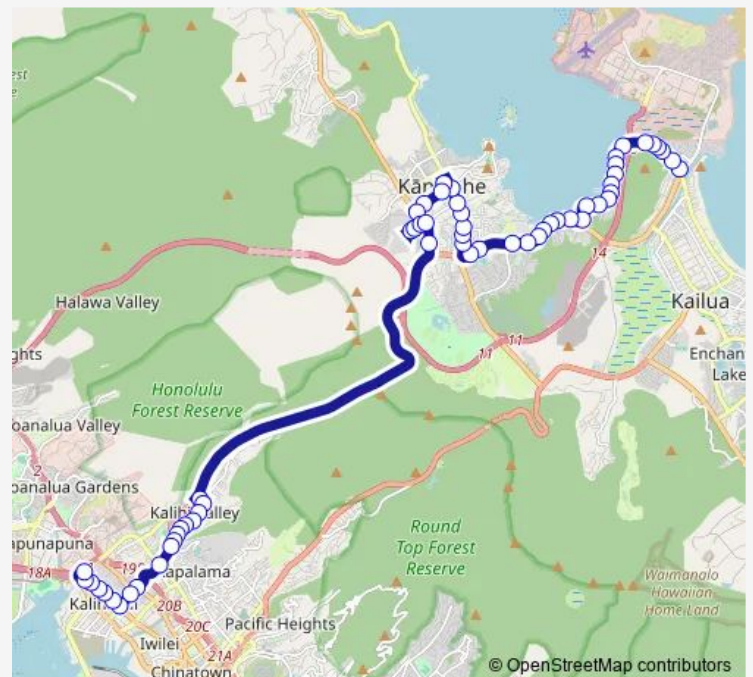

Kalihi ST + Likelike Hwy

Kalihi ST + Akahi St

Kalihi ST + OHU St

Kalihi ST + Perry St

Kalihi ST + Machado St

Kalihi ST + Nobrega St

Kalihi ST + Monte St

Kalihi ST + Waialele St

Thursday 04:35-20:45

Friday 04:35-20:45

Saturday 05:45-21:00

Sunday 06:00-21:00

Route info

Direction: Kalihi Transit Center

Stops: 60

Trip Duration: 1 hour 2 min

61 — Kalihi-Kaneohe-Aikahi

Kahekili HWY + Kulukeoe St

Keaahala RD + OPP Pookela St

Keaahala RD + Windward Community College

Keaahala RD + Pookela St

Keaahala RD + Kaneohe District Park

Kahekili HWY + Keaahala Rd

Sunday 06:19-22:11

Route info

Direction: Kaneohe BAY DR + Mokapu BI

Stops: 60

Trip Duration: 0 hour 58 min

Kamehameha HWY + OPP Kapalai Rd

Kamehameha HWY + Hoene PI

Kamehameha HWY + PUA Inia St