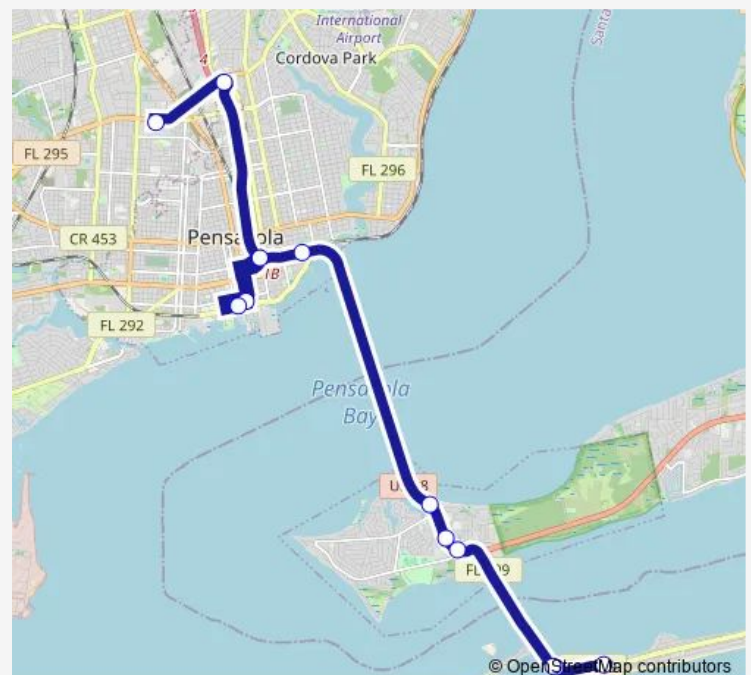

Bus 61 Pensacola Beach

[Go to website](#)**Direction**

Via de Luna Drive and 10th Avenue — Ecat Transfer Station

12 stops

[Open route schedule](#)

Via de Luna Drive and 10th Avenue

Quietwater Beach Boardwalk Parking Lot

Davis Hwy & Fairfield Dr

Ecat Transfer Station

Route schedule

Via de Luna Drive and 10th Avenue — Ecat Transfer Station

Monday 08:40-17:10

Tuesday 08:40-17:10

Wednesday 08:40-17:10

Thursday 08:40-17:10

Friday 08:40-17:10

Saturday 08:40-17:10

Sunday 08:40-17:10

Route info

Direction: Via de Luna Drive and 10th Avenue

Stops: 12

Trip Duration: 0 hour 50 min

Direction

Ecat Transfer Station — Via de Luna Drive and 10th Avenue

13 stops

[Open route schedule](#)

Ecat Transfer Station

Fairfield Dr. & Palafox St.

Fairfield & Marcus Dr

Gregory St West Of Alcaniz St

E. Chase St & 11th Ave