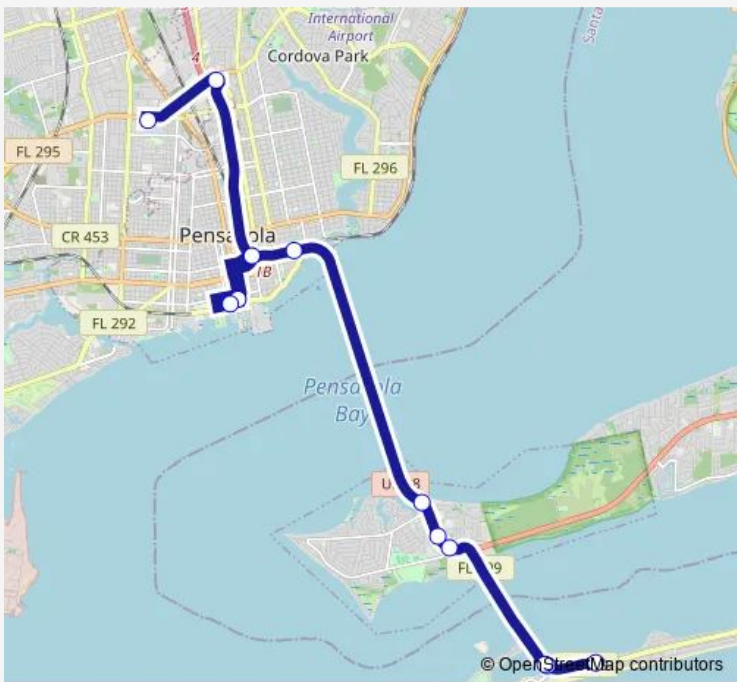

**Bus 61 Pensacola Beach**

[Go to website](#)

**Direction**  
 Via de Luna Drive and 10th Avenue — Ecat Transfer Station  
 12 stops  
[Open route schedule](#)

- Via de Luna Drive and 10th Avenue
- Quietwater Beach Boardwalk Parking Lot
- Boardwalk
- Gulf Breeze Pkwy at Publix
- Gulf Breeze Pkwy at Gulf Breeze High School Stadium
- Gulf Breeze Pkwy at Taco Bell
- E. Gregory & 12th Ave
- Alcaniz St & Gregory St
- Zarragossa St & Palafox St
- Main Street West Of Baylen Street
- Davis Hwy & Fairfield Dr
- Ecat Transfer Station

**Route info**  
 Direction: Via de Luna Drive and 10th Avenue  
 Stops: 12  
 Trip Duration: 0 hour 50 min

## Direction

Ecat Transfer Station — Via de Luna Drive and 10th Avenue

13 stops

[Open route schedule](#)

Ecat Transfer Station

Fairfield Dr. & Palafox St.

Fairfield & Marcus Dr

Gregory St West Of Alcaniz St

Ft. Pickets Rd & Casino Beach Blvd.

Via de Luna Drive and 10th Avenue