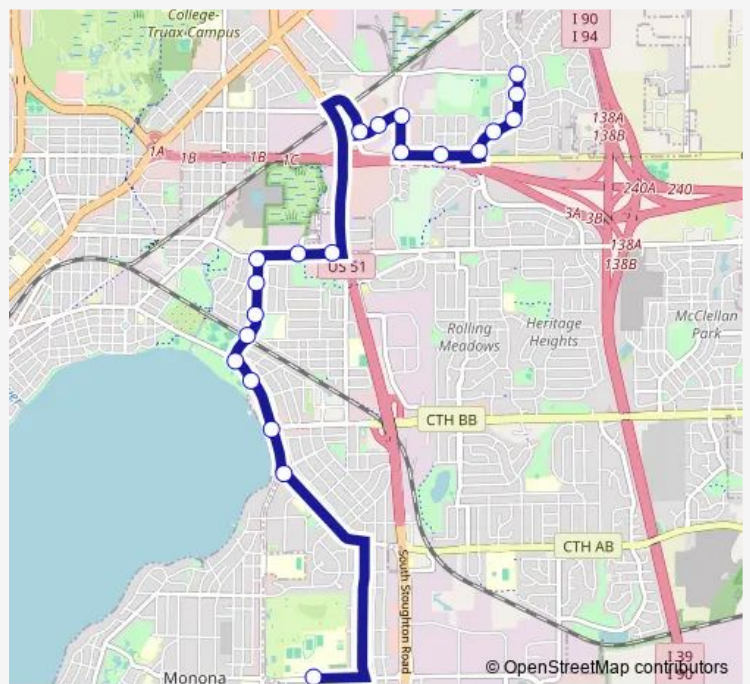

Bus 61 Lafollette High Extras

[Go to website](#)

Direction
N Thompson at Sycamore — Pflaum at Lafollette High
21 stops
[Open route schedule](#)

- N Thompson at Sycamore
- N Thompson at Golden Leaf
- N Thompson at Mesta
- N Thompson at Jana
- N Thompson at Commercial
- Commercial at Redland
- Walsh at Commercial
- Walsh at Nakoosa
- Nakoosa at Walmart
- Commercial at Nakoosa
- Milwaukee at Dempsey
- Milwaukee at W Corporate
- Walter at Milwaukee
- Walter at Dawes
- Walter at Richard
- Walter at Hargrove
- Atwood at Walter
- Atwood at Margaret
- Atwood at Cottage Grove
- Buckeye at Monona
- Pflaum at Lafollette High

Route schedule
N Thompson at Sycamore — Pflaum at Lafollette High

Monday	07:30
Tuesday	07:30
Wednesday	07:30
Thursday	07:30
Friday	07:30
Saturday	—
Sunday	—

Route info
Direction: N Thompson at Sycamore
Stops: 21
Trip Duration: 0 hour 24 min

61 — Lafollette High Extras **BusMaps**