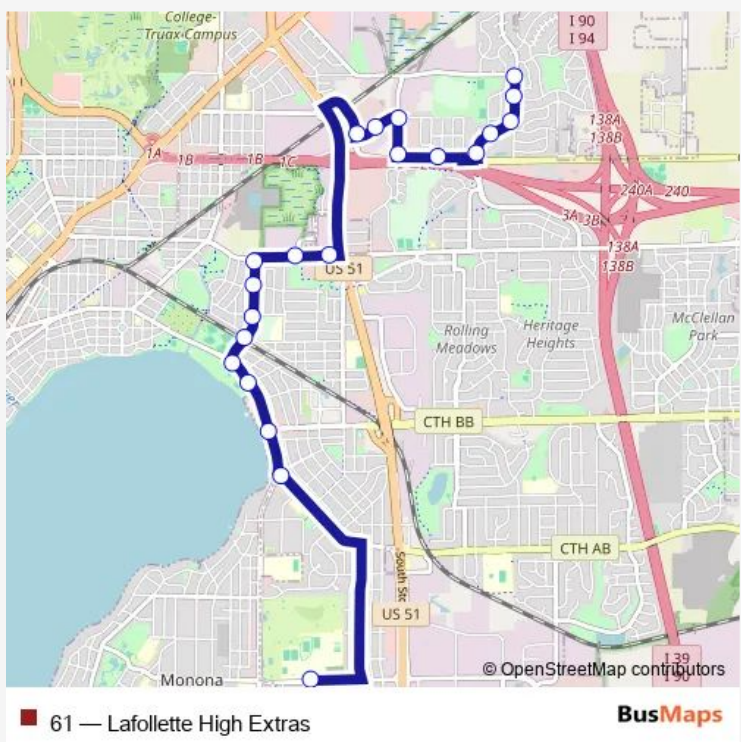

Bus 61 Lafollette High Extras

[Go to website](#)

Direction
 N Thompson at Sycamore — Pflaum at Lafollette High
 21 stops
[Open route schedule](#)

- N Thompson at Sycamore
- N Thompson at Golden Leaf
- N Thompson at Mesta
- N Thompson at Jana
- N Thompson at Commercial
- Commercial at Redland
- Walsh at Commercial
- Walsh at Nakoosa
- Nakoosa at Walmart
- Commercial at Nakoosa
- Milwaukee at Dempsey
- Milwaukee at W Corporate
- Walter at Milwaukee
- Walter at Dawes
- Walter at Richard
- Walter at Hargrove
- Atwood at Walter
- Atwood at Margaret
- Atwood at Cottage Grove
- Buckeye at Monona
- Pflaum at Lafollette High

Route schedule
 N Thompson at Sycamore — Pflaum at Lafollette High

Monday	07:30
Tuesday	07:30
Wednesday	07:30
Thursday	07:30
Friday	07:30
Saturday	—
Sunday	—

Route info
 Direction: N Thompson at Sycamore
 Stops: 21
 Trip Duration: 0 hour 24 min

Direction

Pflaum at Lafollette High — Rimrock at Anderberg

22 stops

[Open route schedule](#)

Pflaum at Lafollette High

W Broadway at Bridge

W Broadway at W P S

W Broadway at Hoboken