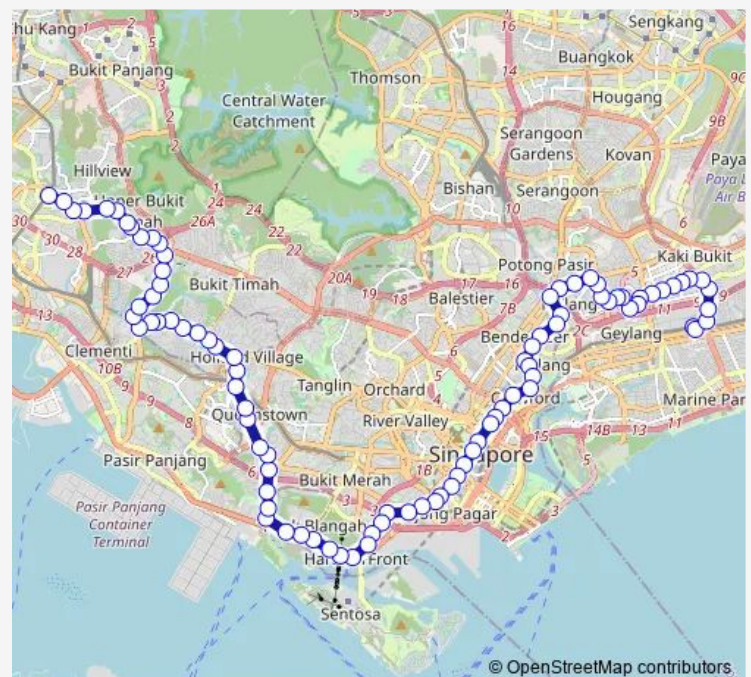

### Route schedule

Eunos Int — Bt Batok Int

Monday 05:30

Tuesday 05:30

Wednesday 05:30

Thursday 05:30

Friday 05:30

Saturday 05:30

### Route info

Direction: Eunos Int

Stops: 90

Trip Duration: 2 hour 22 min

Bef Siemens Ctr

MOM Svcs Ctr

BLK 73/Geylang Bahru Stn

Opp Blk 66