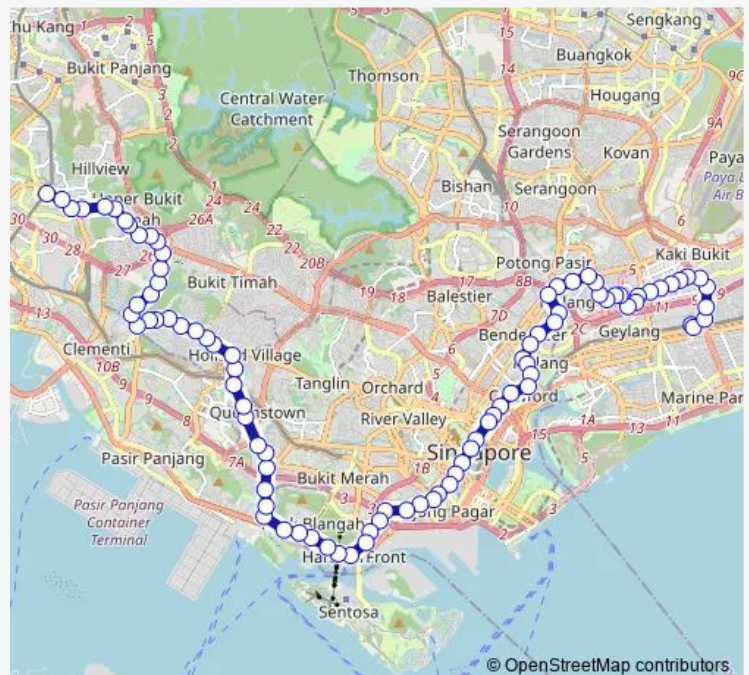

Thursday 05:30

Friday 05:30

Saturday 05:30

Sunday 05:45

Route info

Direction: Eunos Int

Stops: 90

Trip Duration: 2 hour 22 min