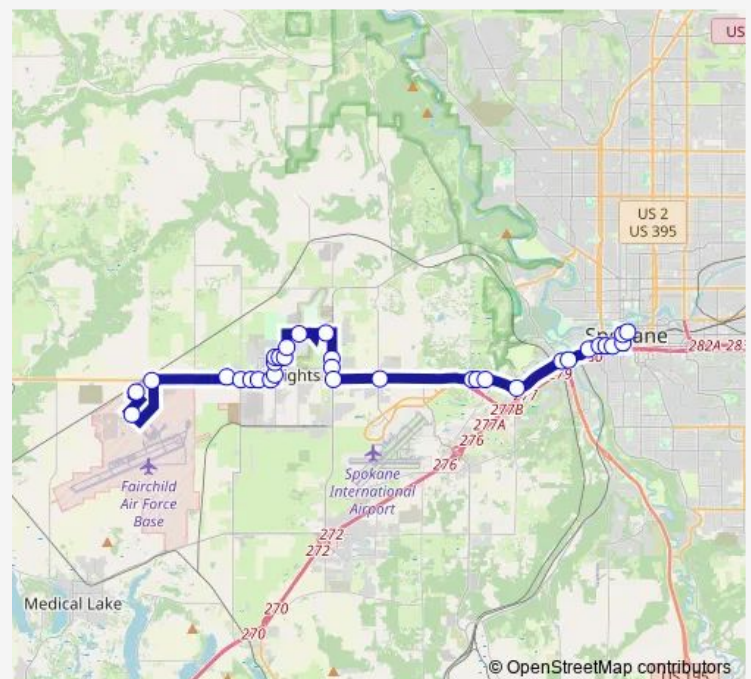

Hwy 2 @ Craig

Hwy 2 @ West St

Hwy 2 @ Ziegler

Hwy2 @ Lawson (Airway Heights P&R)

Lawson @ 12th

Lawson @ 8th

Lawson @ 6th

6th @ Campbell

6th @ Solar

Russell @ Tower

Airway Heights Correctional Center

Northern Quest Casino

Hayford @ 9th Av

Hayford @ 12th Av

Hwy 2 @ Hayford (Walmart)

Hwy 2 @ Flint (Triumph)

### Route schedule

Fairchild @ 101 Spaatz Rd (Bx) — Plaza Bay 5

Monday 05:11-22:34

Tuesday 05:11-22:34

Wednesday 05:11-22:34

Thursday 05:11-22:34

Friday 05:11-22:34

Saturday 05:40-22:34

### Route info

Direction: Fairchild @ 101 Spaatz Rd (Bx)

Stops: 33

Trip Duration: 0 hour 51 min

61 — Highway 2/Fairchild

Sunset @ Windsor

Sunset @ Lewis

Sunset @ Rustle