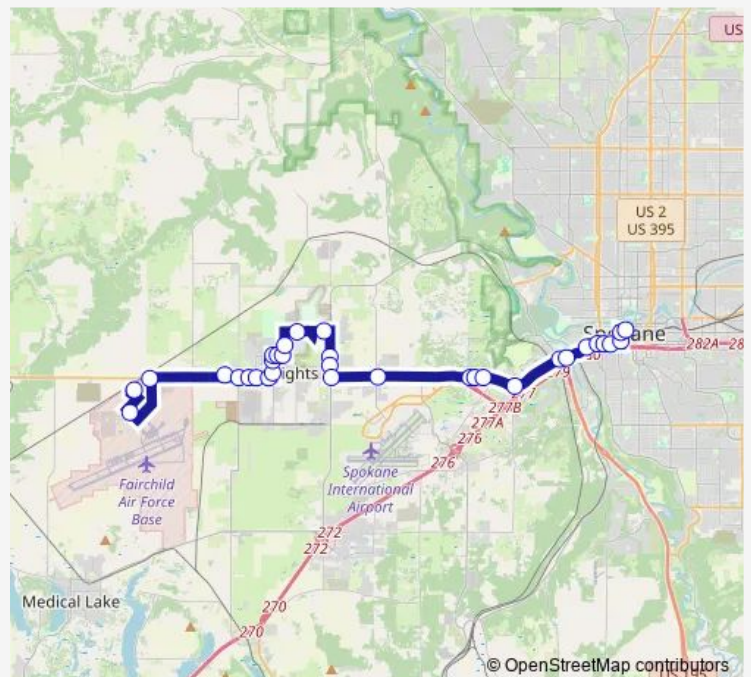

Thursday 05:11-22:34

Friday 05:11-22:34

Saturday 05:40-22:34

Sunday 07:10-19:09

Route info

Direction: Fairchild @ 101 Spaatz Rd (Bx)

Stops: 33

Trip Duration: 0 hour 51 min

61 — Highway 2/Fairchild

Sunset @ Windsor

Sunset @ Lewis

Sunset @ Rustle

Sunset @ Government Wy

Sunset @ Lindeke

Sunset @ Cannon

3rd @ Maple

3rd @ Cedar

3rd @ Jefferson

Lincoln @ 2nd

Lincoln @ Sprague

Plaza Bay 5

Direction

Fairchild @ 101 Spaatz Rd (Bx) — Plaza Bay 5

32 stops

Thursday 05:50-23:20

Friday 05:50-23:20

Saturday 06:20-23:20

Sunday 08:20-20:20

Route info

Direction: Plaza Bay 12

Stops: 33

Trip Duration: 0 hour 43 min