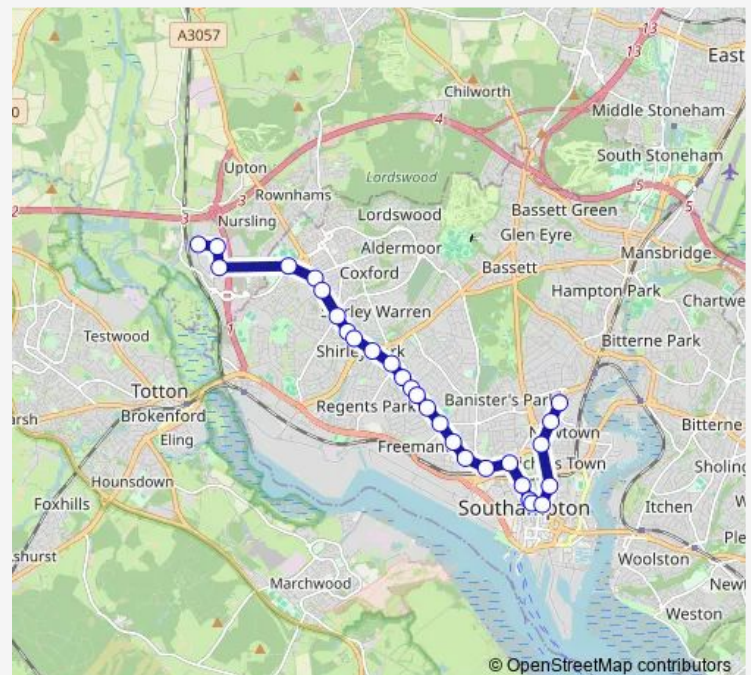

Thursday 06:10-22:10

Friday 06:10-22:10

Saturday 06:10-22:10

Sunday 06:10-22:10

Route info

Direction: Tesco Warehouse

Stops: 28

Trip Duration: 0 hour 30 min

61 — Bevois Valley - Nursling Industrial Estate

Vincent's Walk

Houndwell Park

Hoglands Park

Kingsland Market

RSH Hospital

Denzil Avenue

Aldi Store

Direction

Aldi Store — Tesco Warehouse

27 stops

[Open route schedule](#)

Aldi Store

Denzil Avenue

RSH Hospital

Kingsland Market

Maybush Corner

Green Lane

Lower Brownhill Road

Guernsey Close

Franconia Drive

Route schedule

Aldi Store — Tesco Warehouse

Monday 05:12-21:12