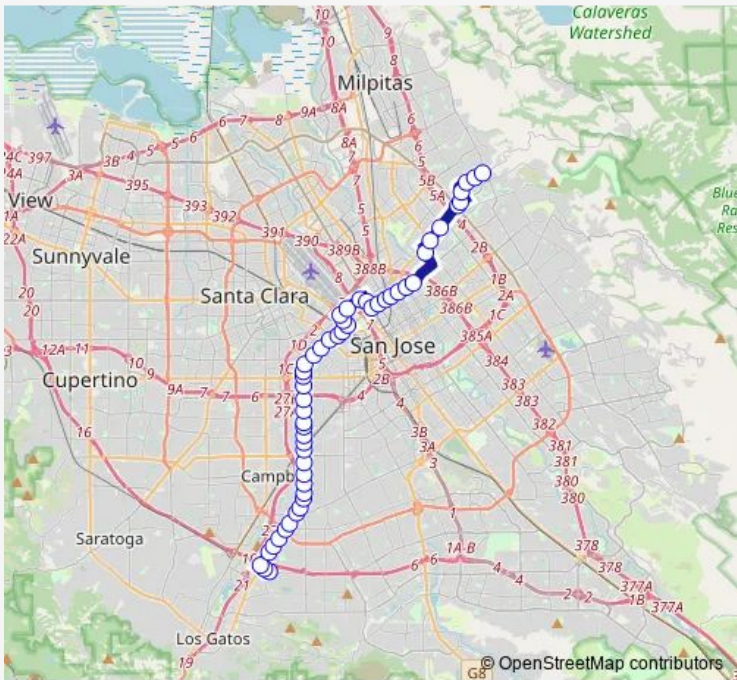

## Bus 61 Sierra & Piedmont - Good Samaritan Hospital

[Go to website](#)

**Direction**  
 Good Samaritan Hospital — Sierra & Piedmont  
 55 stops  
[Open route schedule](#)

- Good Samaritan Hospital
- Samaritan & Samaritan
- Samaritan & Winton
- Samaritan & Cooper
- Samaritan & Esther
- Union & Stratford
- Union & Camden
- Union & Cambrianna
- Union & Foxworthy
- Union & Lantz
- Union & Curtner
- Bascom & Elden
- Bascom & Surrey
- Bascom & Dry Creek
- Bascom & Apricot
- Bascom & Campbell
- Bascom & Campisi
- Bascom & Hamilton
- Bascom & Pamlar
- Bascom & Stokes
- Bascom & Downing

Route schedule  
 Good Samaritan Hospital — Sierra & Piedmont

Monday	05:12-22:08
Tuesday	05:12-22:08
Wednesday	05:12-22:08
Thursday	05:12-22:08
Friday	05:12-22:08
Saturday	07:14-22:16
Sunday	07:17-21:16

Route info  
 Direction: Good Samaritan Hospital  
 Stops: 55  
 Trip Duration: 1 hour 0 min

61 — Sierra & Piedmont - Good Samaritan Hospital BusMaps

Bascom & Leon

Bascom & Fruitdale

Bascom & Renova

Bascom & Scott

## Route info

Direction: Good Samaritan Hospital

Stops: 53

Trip Duration: 0 hour 55 min

Naglee & Bascom

Naglee & Dana

Naglee & Park

Naglee & The Alameda