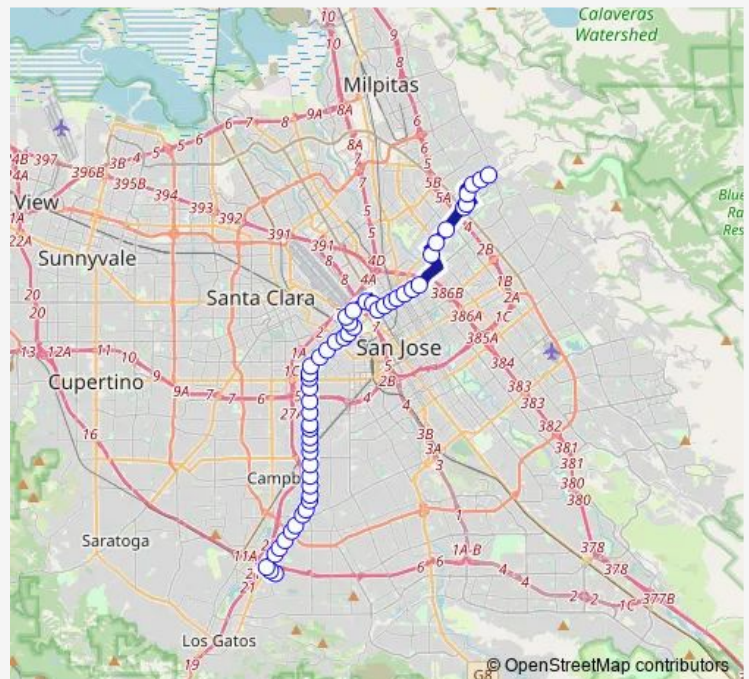

### Route schedule

Good Samaritan Hospital — Sierra & Piedmont

Monday 05:12-22:11

Tuesday 05:12-22:11

Wednesday 05:12-22:11

Thursday 05:12-22:11

Friday 05:12-22:11

Saturday 07:14-22:16

### Route info

Direction: Good Samaritan Hospital

Stops: 55

Trip Duration: 1 hour 7 min

61 — Sierra & Piedmont - Good Samaritan Hospital

Bascom & Leon

Bascom & Fruitdale

Bascom & Renova