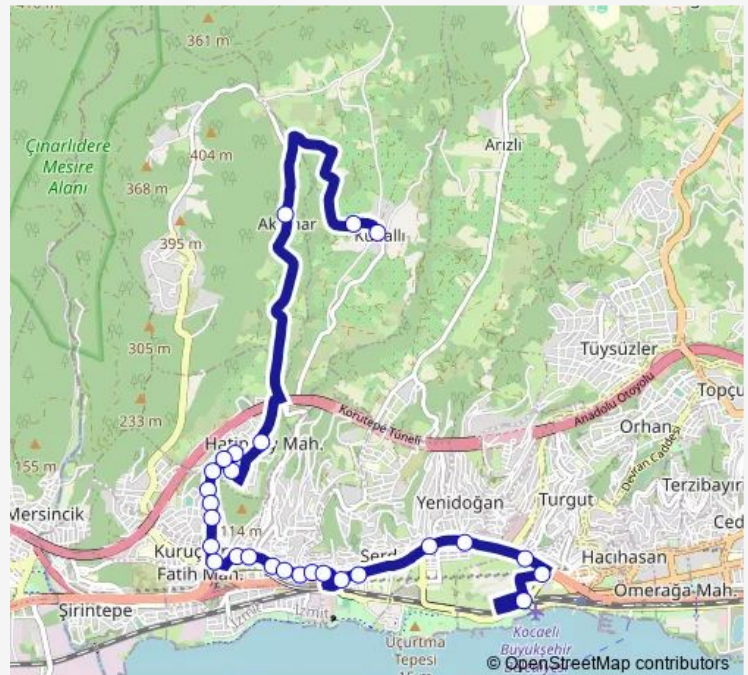

Thursday 06:30-22:10

Friday 06:30-22:10

Saturday 06:30-22:10

Sunday 06:30-22:10

Route info

Direction: Kulfalli Camii

Stops: 27

Trip Duration: 0 hour 20 min

Wednesday 07:15-21:30

Thursday 07:15-21:30

Friday 07:15-21:30

Saturday 07:15-21:30

Sunday 07:15-21:30

Route info

Direction: BİLİM MERKEZİ

Stops: 29