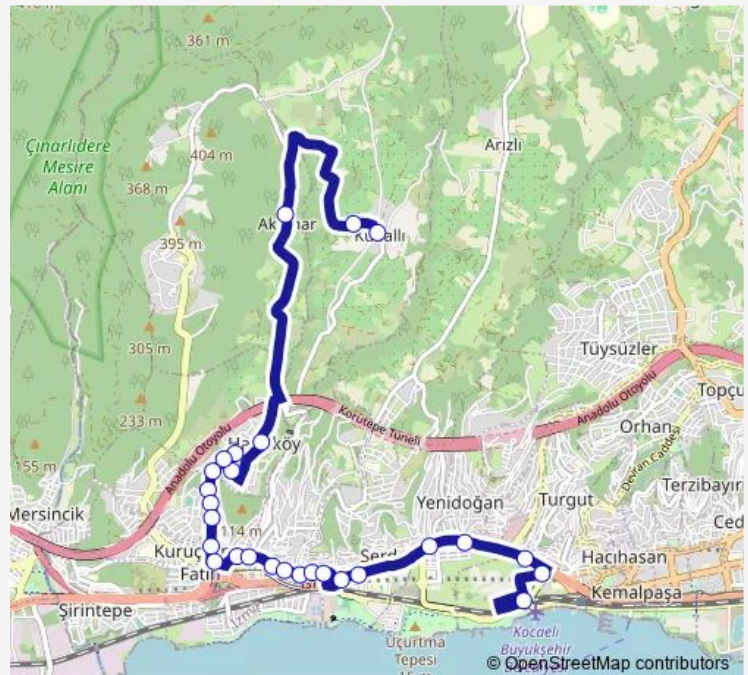

Thursday 06:30-22:10

Friday 06:30-22:10

Saturday 06:30-22:10

Sunday 06:30-22:10

Route info

Direction: Kulfalli Camii

Stops: 27

Trip Duration: 0 hour 20 min

Tuesday 07:15-21:30

Wednesday 07:15-21:30

Thursday 07:15-21:30

Friday 07:15-21:30

Saturday 07:15-21:30

Sunday 07:15-21:30

Route info

Direction: Bilim Merkezi