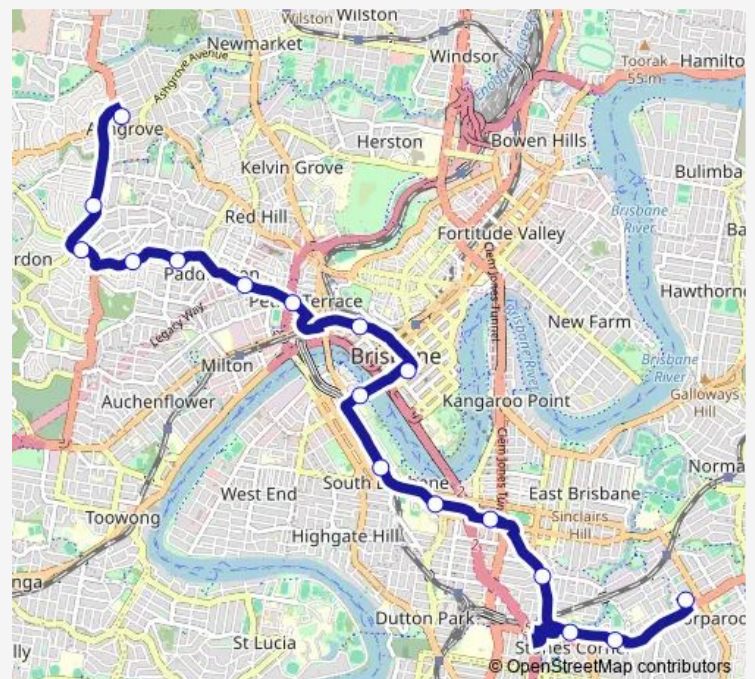

Macgregor Tce at Bardon

Jubilee Tce near Effie St

Stewart Rd at Ashgrove Village

Route schedule

Coorparoo Square - Holdsworth St — Stewart Rd at Ashgrove Village

Monday	—
Tuesday	—
Wednesday	—
Thursday	—
Friday	23:40-00:10 ⁺¹
Saturday	00:40-00:07 ⁺¹
Sunday	00:37-04:37

Route info

Direction: Coorparoo Square - Holdsworth St

Stops: 17

Trip Duration: 0 hour 38 min

61 — Ashgrove Shops - Coorparoo via City

Direction

Coorparoo Square - Holdsworth St — Stewart Rd at Ashgrove Village

Thursday 05:23-23:24

Friday 05:23-23:24

Saturday 05:24-23:21

Sunday 05:21-23:20

Route info

Direction: Stewart Rd at Ashgrove Village

Stops: 17

Trip Duration: 0 hour 39 min

Old Cleveland Rd at Coorparoo Stop 23

Route schedule

Stewart Rd at Ashgrove Village — Old Cleveland Rd at Coorparoo Stop 23

Monday —

Tuesday —

Wednesday —

Thursday —

Friday 23:54-00:54⁺¹