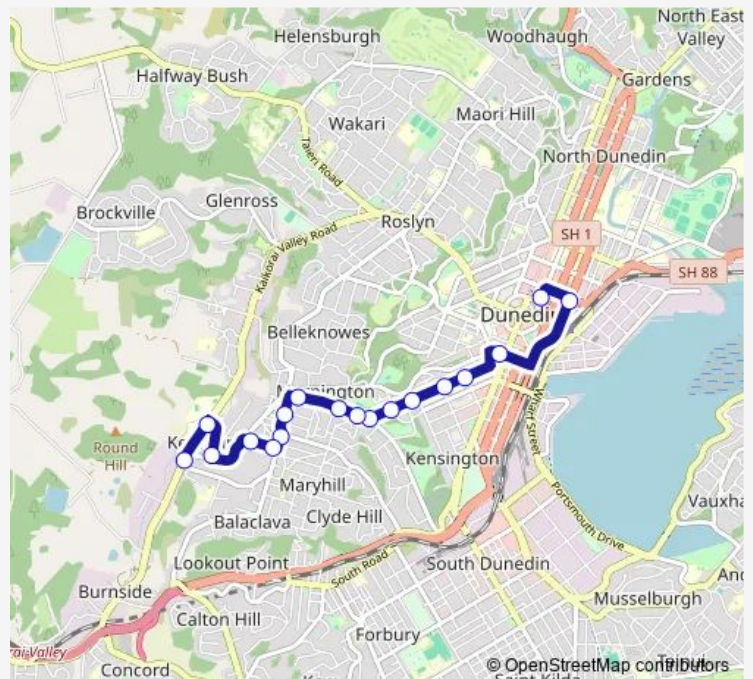

Mailer St, 58

Elgin Rd, 27

Elgin Rd, 71

Stanley St, 5

Stanley St, 39

Bryant St, 3

Kaikorai Valley Rd, 461

Kaikorai Valley Rd, 513

Route schedule

Bus Hub Stop C — Kaikorai Valley Rd, 513

Monday 06:58-22:58

Tuesday 06:58-22:58

Wednesday 06:58-22:58

Thursday 06:58-22:58

Friday 06:58-22:58

Saturday 08:58-23:58

Sunday 09:58-18:58

Route info

Direction: Bus Hub Stop C

Stops: 18

Trip Duration: 0 hour 23 min

61 — City to Kenmure

Direction

Kaikorai Valley Rd, 513 — Bus Hub Stop C

Tuesday 06:21-22:21

Wednesday 06:21-22:21

Thursday 06:21-22:21

Friday 06:21-22:21

Saturday 08:21-23:21

Sunday 09:21-18:21

Route info

Direction: Kaikorai Valley Rd, 513