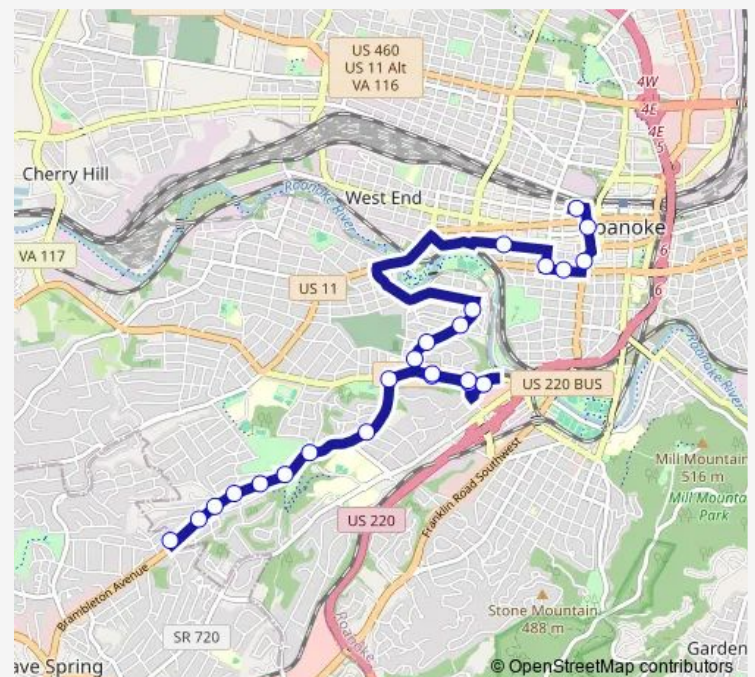

Brambleton SB at Carillion

Brambleton SB at Clifford

Brambleton SB at Rosewood

Route schedule

3rd St Station Slip H — Red Rock NB at Brambleton (Shell station)

Monday 06:15-20:15

Tuesday 06:15-20:15

Wednesday 06:15-20:15

Thursday 06:15-20:15

Friday 06:15-20:15

Saturday 06:15-20:15

Sunday —

Route info

Direction: 3rd St Station Slip H

Stops: 24

Trip Duration: 0 hour 30 min

61 — 61 - 3rd St Station to Brambleton and Red Rock

Brambleton SB at Spring

Brambleton SB at Ashby

Red Rock NB at Brambleton (Shell station)

61 Bus time schedules and route maps are available in an offline PDF at busmaps.com. Use the busmaps.com website to see live bus times, train schedule or subway schedule, and step-by-step directions for all public transit in Roanoke