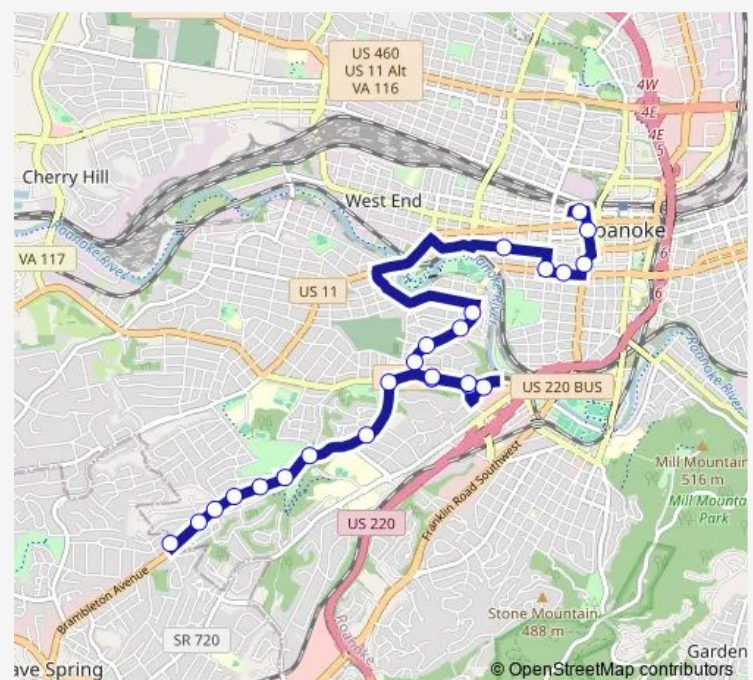

Brambleton SB at Carillion

Brambleton SB at Clifford

Brambleton SB at Rosewood

Route schedule

3rd St Station Slip H — Red Rock NB at Brambleton (Shell station)

Monday 06:15-20:15

Tuesday 06:15-20:15

Wednesday 06:15-20:15

Thursday 06:15-20:15

Friday 06:15-20:15

Saturday 06:15-20:15

Sunday —

Route info

Direction: 3rd St Station Slip H

Stops: 24

Trip Duration: 0 hour 30 min

61 — 61 - 3rd St Station to Brambleton and Red Rock

Brambleton SB at Spring

Brambleton SB at Ashby

Red Rock NB at Brambleton (Shell station)

61 Bus time schedules and route maps are available in an offline PDF at busmaps.com. Use the busmaps.com website to see live bus times, train schedule or subway schedule, and step-by-step directions for all public transit in Roanoke