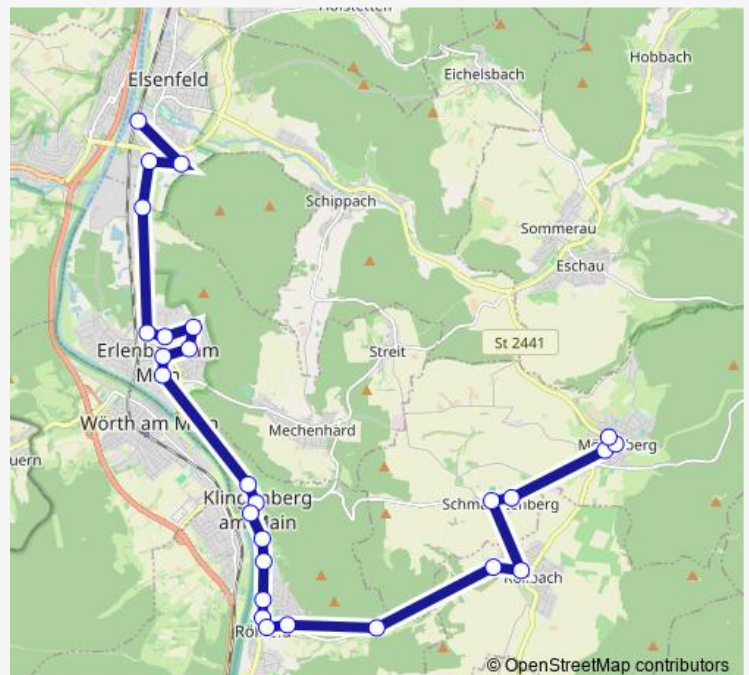

Bus 61

[Go to website](#)

Direction

Elsenfeld, Schulzentrum — Mönchberg, Freizeitanlage

2 stops

[Open route schedule](#)

Elsenfeld, Schulzentrum

Mönchberg, Freizeitanlage

Route schedule

Elsenfeld, Schulzentrum — Mönchberg, Freizeitanlage

Monday 13:16

Tuesday 13:16

Wednesday 13:16

Thursday 13:16

Friday 13:16

Saturday —

Sunday —

Route info

Direction: Elsenfeld, Schulzentrum

Stops: 2

Trip Duration: 0 hour 13 min

Direction

Mönchberg, Freizeitanlage — Obernburg, Berufsschulstr.

18 stops

Thursday 06:55

Friday 06:55

Saturday —

Sunday —

Route info

Direction: Mönchberg, Freizeitanlage

Stops: 18

Trip Duration: 0 hour 40 min