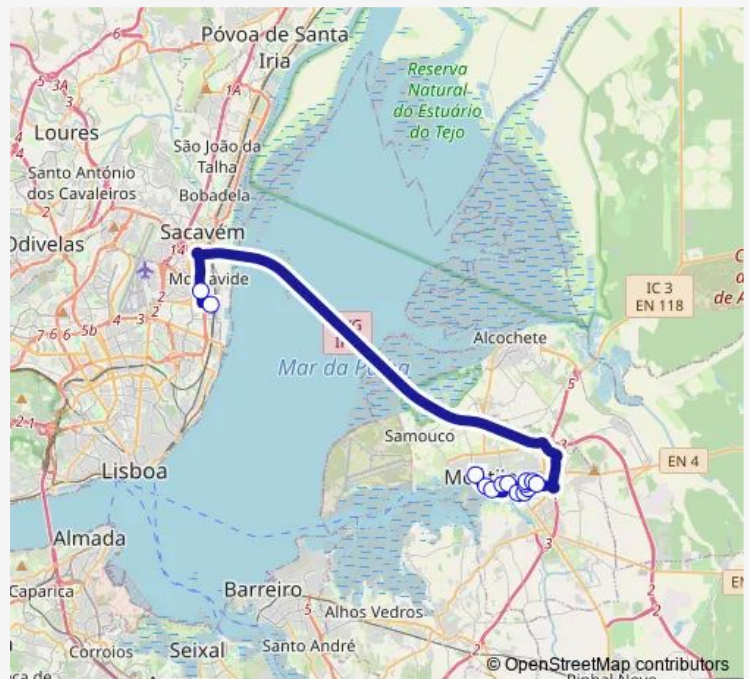

Afonsoeiro (AL Zeca Afonso 253)

Avenida Pedro Nunes (Escola)

Afonsoeiro (Alto Vinhas Grandes 745)

Afonsoeiro (AV Pedro Nunes 968)

Lisboa (PÇ José Queirós)

Gare do Oriente 24-C

Route schedule

Montijo (PÇ Gomes Freire Andrade)Term P5 — Gare do Oriente 24-C

Monday	05:50-23:00
Tuesday	05:50-23:00
Wednesday	05:50-23:00
Thursday	05:50-23:00
Friday	05:50-23:00
Saturday	21:00-23:00
Sunday	21:00-23:00

Route info

Direction: Montijo (PÇ Gomes Freire Andrade)Term P5

Stops: 14

Trip Duration: 0 hour 35 min

Direction

Gare do Oriente 24-C — Montijo (Terminal Autocarros)

11 stops

[Open route schedule](#)

Gare do Oriente 24-C

Afonsoeiro (AV Pedro Nunes 968)

Thursday 06:30-24:00

Friday 06:30-24:00

Saturday 22:00-24:00

Sunday 22:00-24:00

Route info

Direction: Gare do Oriente 24-C

Stops: 11

Trip Duration: 0 hour 35 min