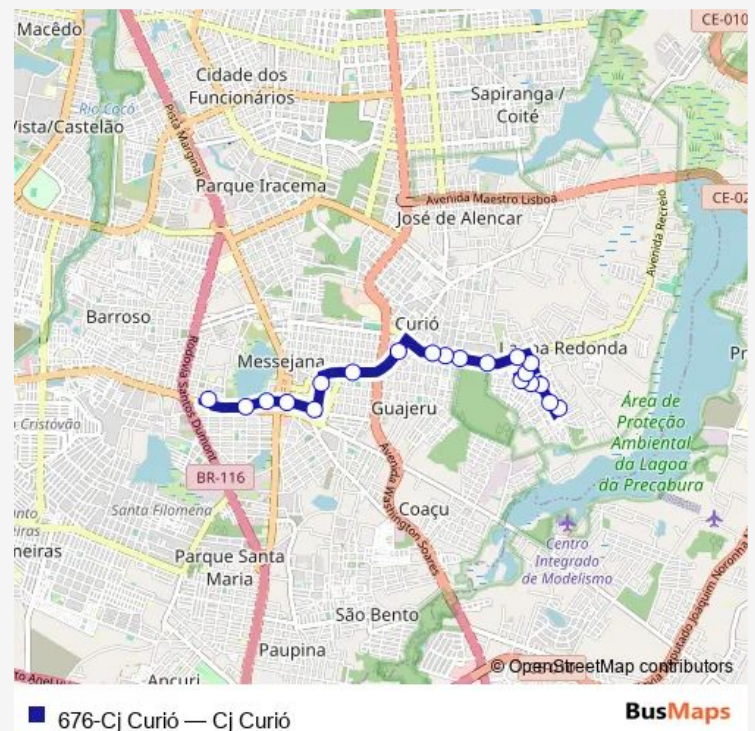

RUA CEL Dionisio Alencar, 555

Avenida CEL Dionisio Alencar, 350

Avenida CEL Dionisio Alencar, 144

RUA DOR Joaquim Bento, 820

Avenida Odilon Guimaraes, 1300

Avenida PRO José Arthur DE Carvalho, 43

Avenida PRO José Arthur DE Carvalho, 461

### Route schedule

Praça Terminal Messejana, Sn — RUA Luiza Guimarães, Sn

Monday 04:55-19:55

Tuesday 04:55-19:55

Wednesday 04:55-19:55

Thursday 04:55-19:55

Friday 04:55-19:55

Saturday —

### Route info

Direction: Praça Terminal Messejana, Sn

Stops: 23

Trip Duration: 0 hour 20 min

RUA Neuza Ferreira, 50

RUA Luiza Guimarães, Sn