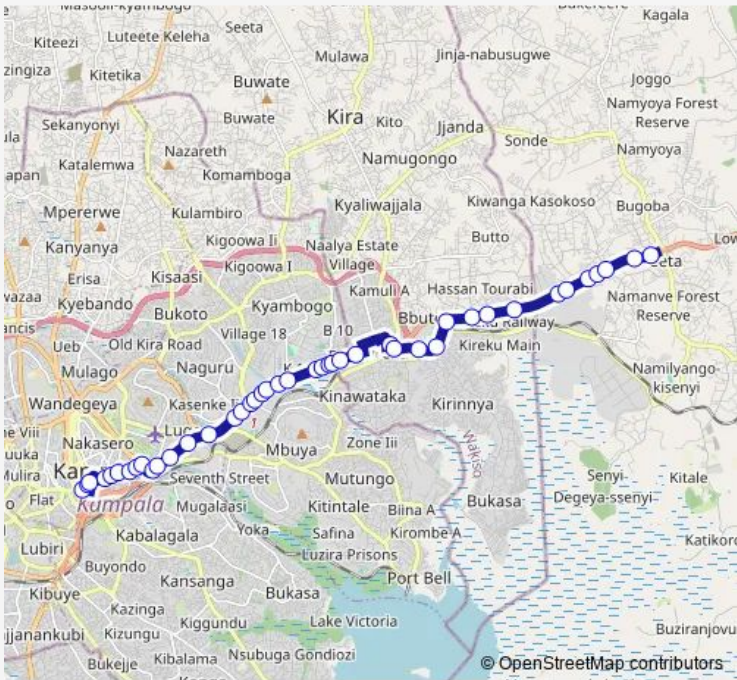

Route schedule
Mutaasa — St. Peter Junior Academy

Monday	06:30-19:00
Tuesday	06:30-19:00
Wednesday	06:30-19:00
Thursday	06:30-19:00
Friday	06:30-19:00
Saturday	06:30-19:00
Sunday	06:30-19:00

Route info

Direction: Mutaasa

Stops: 43

Trip Duration: 1 hour 18 min

■ IC030 — Old Taxi Park-Seeta Stage **BusMaps**

Kyambogo

Lakhani Motors

Nabisunsa

Banda

Hass Petrol Station (Banda)