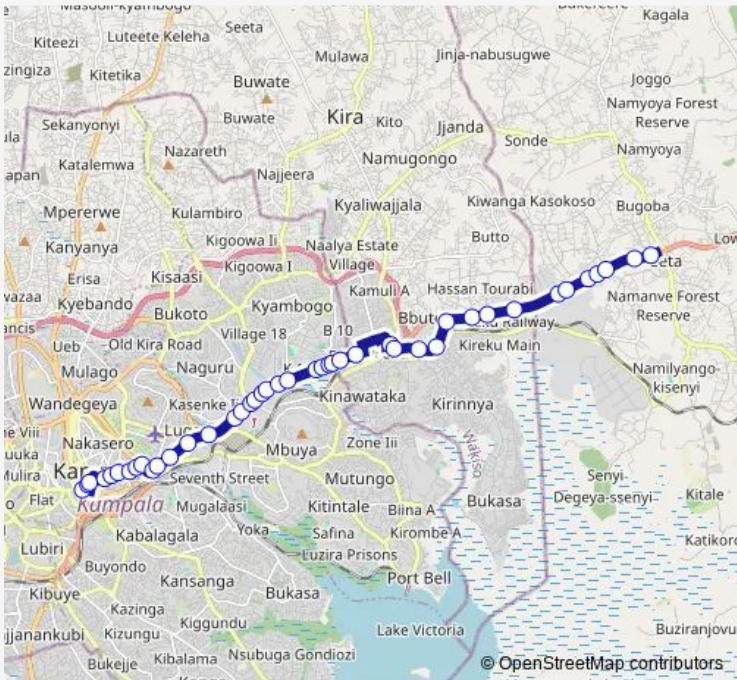

Bus Ic030 Old Taxi Park-Seeta Stage

[Go to website](#)

Direction
 Mutaasa — St. Peter Junior Academy
 43 stops
[Open route schedule](#)

- Mutaasa
- Crane Bank - City Square
- Grand Imperial Hotel - East African Development Bank
- Sheraton Gardens - Nile Avenue
- Uganda Bureau of Statistics - Sheraton Hotel
- Ministry of Finance - International Conference Centre
- Ubc Headquarters (Nile Avenue)
- Uganda Media Centre (Nile Avenue)
- Oasis Mall
- Centenary Park - Electoral Commission
- Warid Clock Tower - Airtel Headquarters
- British American Tobacco
- Archer Rd - New Vision
- Lugogo Shopping Mall - Shoprite (Jinja Rd)
- Utoda Nakawa
- Kagate - Yuasa
- Nakawa Vocational Institute - Management Training And Advisory Centre (Mtac)
- Spear Motors - Jinja And Ntinda Rd Jct
- Chata Investments - Umeme (Jinja Rd)
- City Oil Nakawa
- Steel And Tube Industries - Pepsi

Route schedule
 Mutaasa — St. Peter Junior Academy

Monday	06:30-19:00
Tuesday	06:30-19:00
Wednesday	06:30-19:00
Thursday	06:30-19:00
Friday	06:30-19:00
Saturday	06:30-19:00
Sunday	06:30-19:00

Route info
 Direction: Mutaasa
 Stops: 43
 Trip Duration: 1 hour 32 min