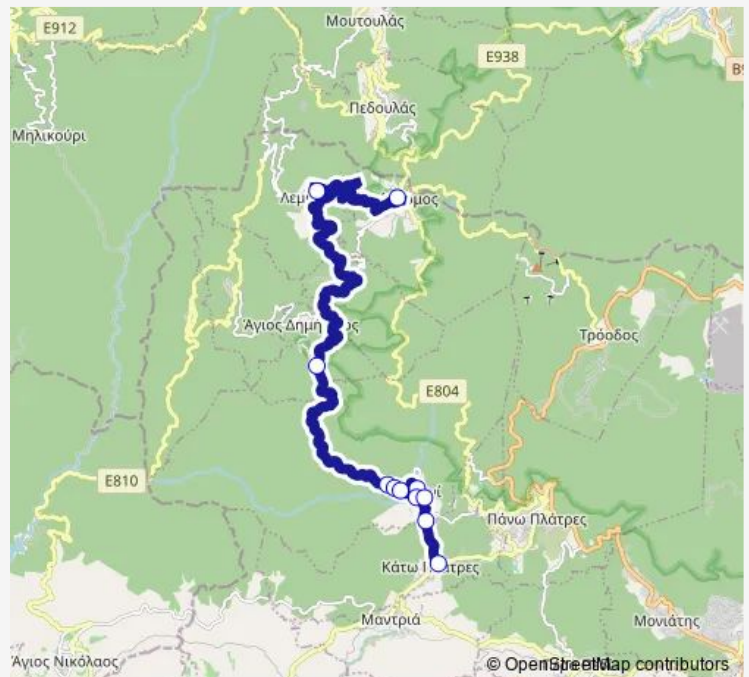

### Route info

Direction: Prodomos Vilalge Center 1

Stops: 11

Trip Duration: 0 hour 20 min

62AA Bus time schedules and route maps are available in an offline PDF at [busmaps.com](https://busmaps.com). Use the [busmaps.com](https://busmaps.com) website to see live bus times, train schedule or subway schedule, and step-by-step directions for all public transit in Troodos