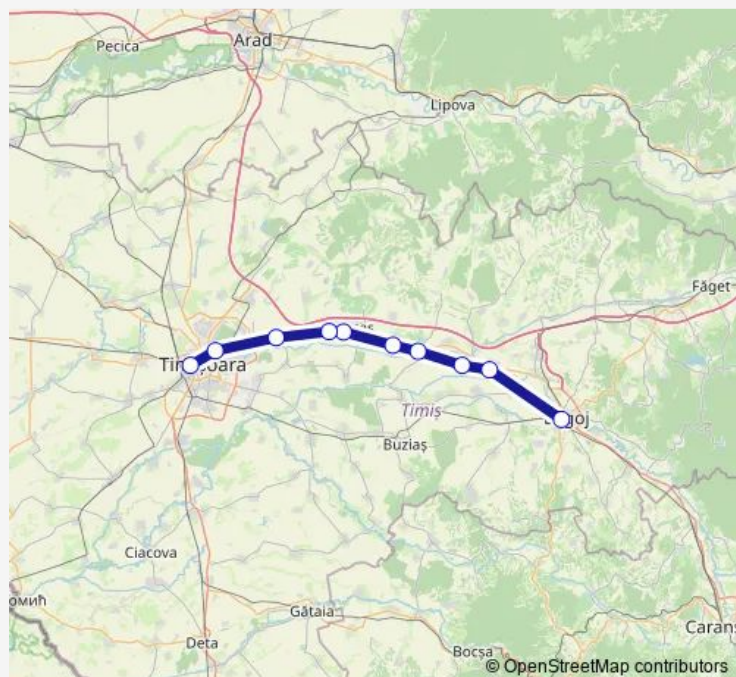

Rail R: Lugoj - Timișoara Nord R: Lugoj - Belinț Hm. -
Chizătău Hm. - Topolovăț - Șuștra h. - Recaș - Izvin h. -
Remetea Mare - Timișoara Est - Timișoara Nord

[Go to website](#)

Direction

Lugoj — Timișoara Nord

Izvin h.

Remetea Mare

Timișoara Est

Timișoara Nord

Route schedule

Lugoj — Timișoara Nord

Monday 04:21

Tuesday 04:21

Wednesday 04:21

Thursday 04:21

Friday 04:21

Saturday 04:21

Sunday 04:21

Route info

Direction: Lugoj

Stops: 10

Trip Duration: 1 hour 39 min

R: Lugoj - Timișoara Nord Rail time schedules and route maps are available in an offline PDF at busmaps.com. Use the busmaps.com website to see live bus times, train schedule or subway schedule, and step-by-step directions for all public transit in Timisoara