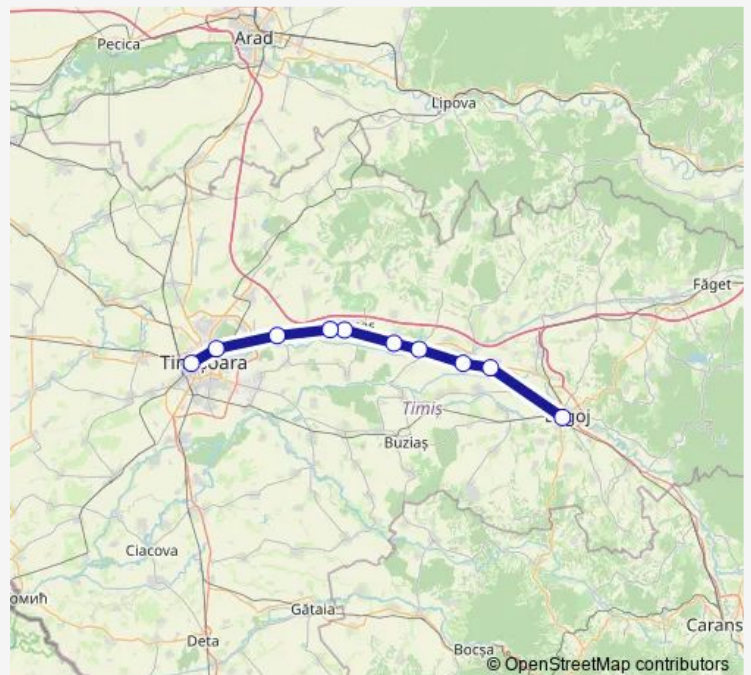

Rail R: Lugoj - Timișoara Nord R: Lugoj - Belinț Hm. -  
Chizătău Hm. - Topolovăț - Șuștra h. - Recaș - Izvin h. -  
Remetea Mare - Timișoara Est - Timișoara Nord

[Go to website](#)

Șuștra h.

Recaș

Izvin h.

Remetea Mare

Timișoara Est

Timișoara Nord

## Route schedule

Lugoj — Timișoara Nord

Monday 04:21

Tuesday 04:21

Wednesday 04:21

Thursday 04:21

Friday 04:21

Saturday 04:21

## Route info

Direction: Lugoj

Stops: 10

Trip Duration: 1 hour 39 min

R: Lugoj - Timișoara Nord Rail time schedules and route maps are available in an offline PDF at [busmaps.com](https://busmaps.com). Use the [busmaps.com](https://busmaps.com) website to see live bus times, train schedule or subway schedule, and step-by-step directions for all public transit in Timisoara