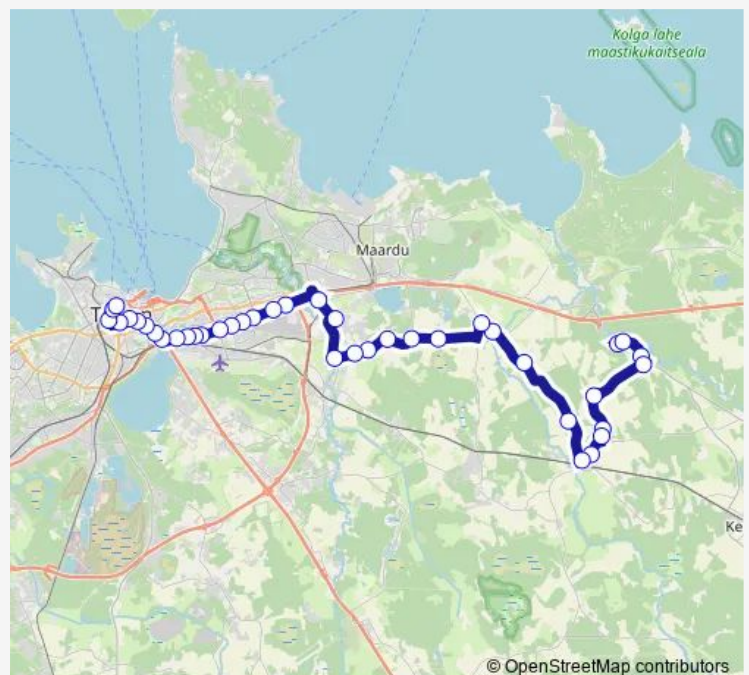

### Route schedule

Balti jaam 5 (train station) — Kuuse tee

Monday	06:07-17:57
Tuesday	06:07-17:57
Wednesday	06:07-17:57
Thursday	06:07-17:57
Friday	06:07-17:57
Saturday	—
Sunday	—

### Route info

Direction: Balti jaam 5 (train station)

Stops: 41

Trip Duration: 1 hour 14 min

Lagedi mõis

Kanala

Saha kabel

Saha