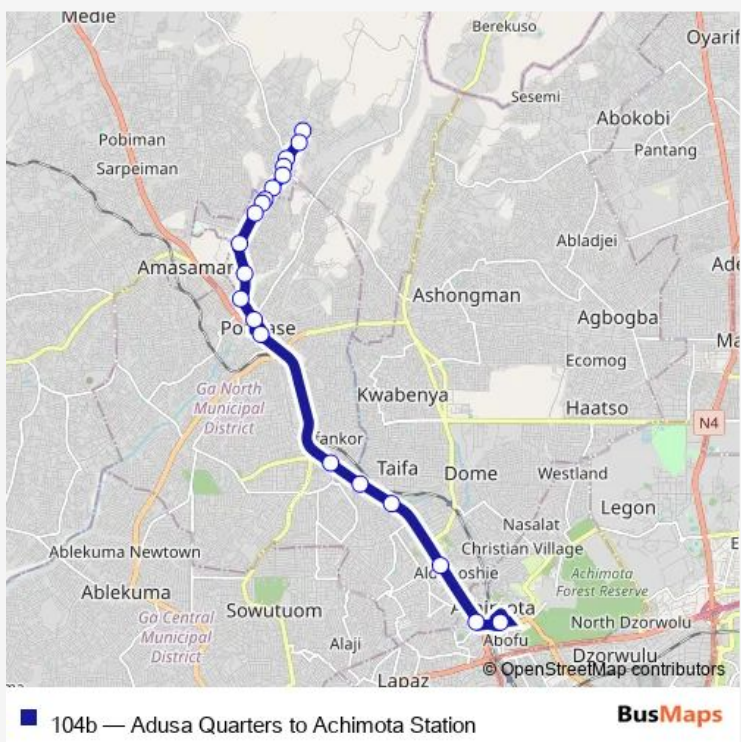

Bus 104b Adusa Quarters to Achimota Station

[Go to website](#)

Direction
Terminal Adusa Quarters — Terminal Achimota Station
20 stops
[Open route schedule](#)

- Terminal Adusa Quarters
- Block Factory Adusa Quarters
- Okaiman Junction
- Mayera Market
- Faase
- Osofoiaman
- New Life 104
- Agboji
- Alosom
- Afiaman
- Quarters Junction
- Mayera Junction
- Pokuase Police Station
- Pokuase Junction
- Adenta Barrier
- Spot M
- Taifa Junction
- Mile 7 Junc.
- Achimota Overhead
- Terminal Achimota Station

Route schedule
Terminal Adusa Quarters — Terminal Achimota Station

Monday	15:22
Tuesday	15:22
Wednesday	15:22
Thursday	15:22
Friday	15:22
Saturday	15:22
Sunday	15:22

Route info
Direction: Terminal Adusa Quarters
Stops: 20
Trip Duration: 1 hour 4 min

104b — Adusa Quarters to Achimota Station **BusMaps**

104b Bus time schedules and route maps are available in an offline PDF at busmaps.com. Use the busmaps.com website to see live bus times, train schedule or subway schedule, and step-by-step directions for all public transit in Accra