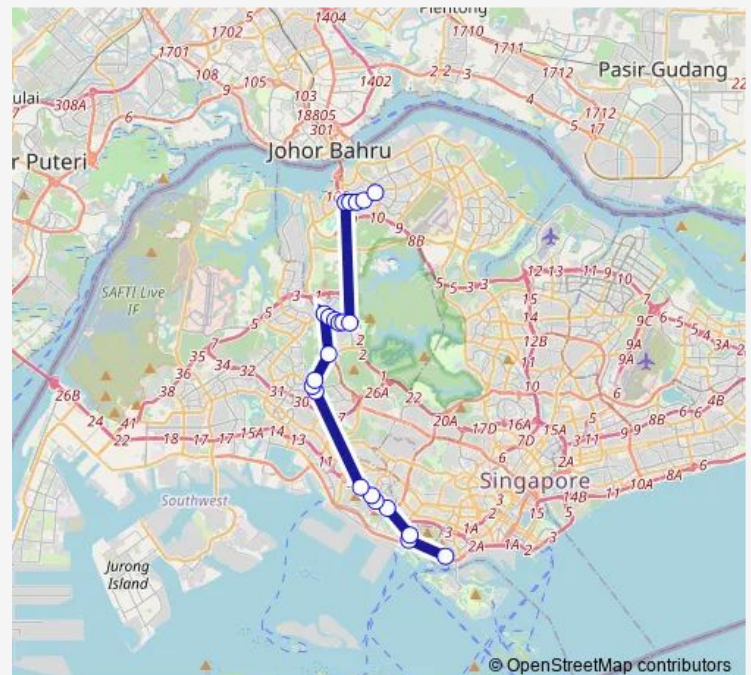

Marsiling Stn

Blk 173

Marsiling Mall

Route schedule

Harbourfront Int — Woodlands Int

Monday 18:00

Tuesday 18:00

Wednesday 18:00

Thursday 18:00

Friday 18:00

Saturday —

Sunday —

Route info

Direction: Harbourfront Int

Stops: 22

Trip Duration: 1 hour 56 min

■ 963e

BusMaps

Direction

Woodlands Int — Harbourfront Int

22 stops

[Open route schedule](#)

Woodlands Int

Blk 347

Wednesday 06:45

Thursday 06:45

Friday 06:45

Saturday —

Sunday —

Route info

Direction: Woodlands Int

Stops: 22